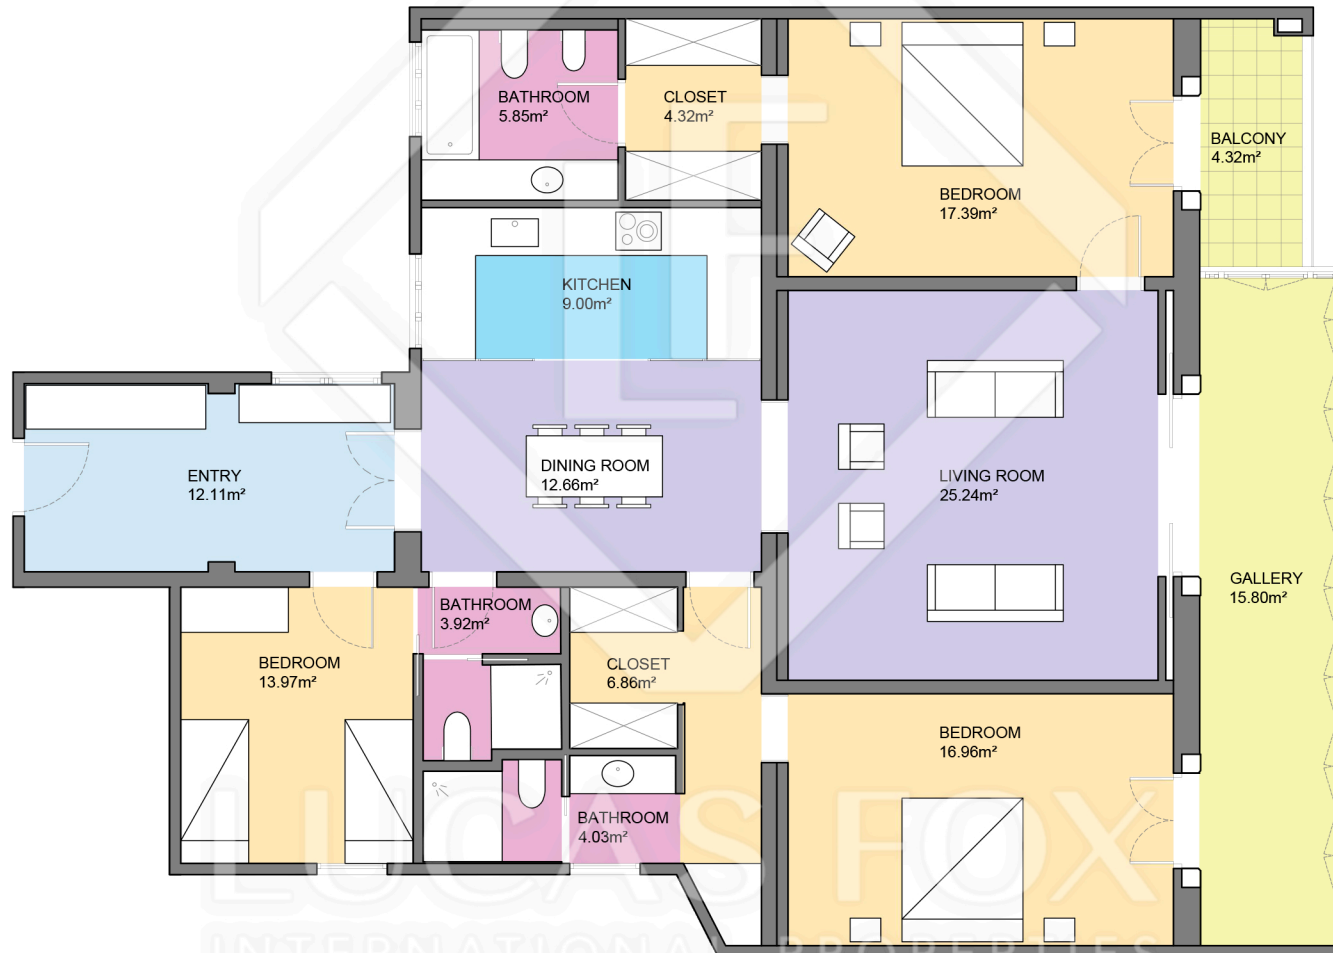

BCN24211

LUCAS FOX
INTERNATIONAL PROPERTIES

Scale in metres. Indicative only. Dimensions are approximate. All information contained here is gathered from sources we believe to be reliable. However we cannot guarantee its accuracy and interested persons should rely on their own enquiries.

Measurements FLOOR	
Built surface	175.04m ²
Useful surface	148.11m ²
Exterior surface	4.32m ²
Height	3.50m