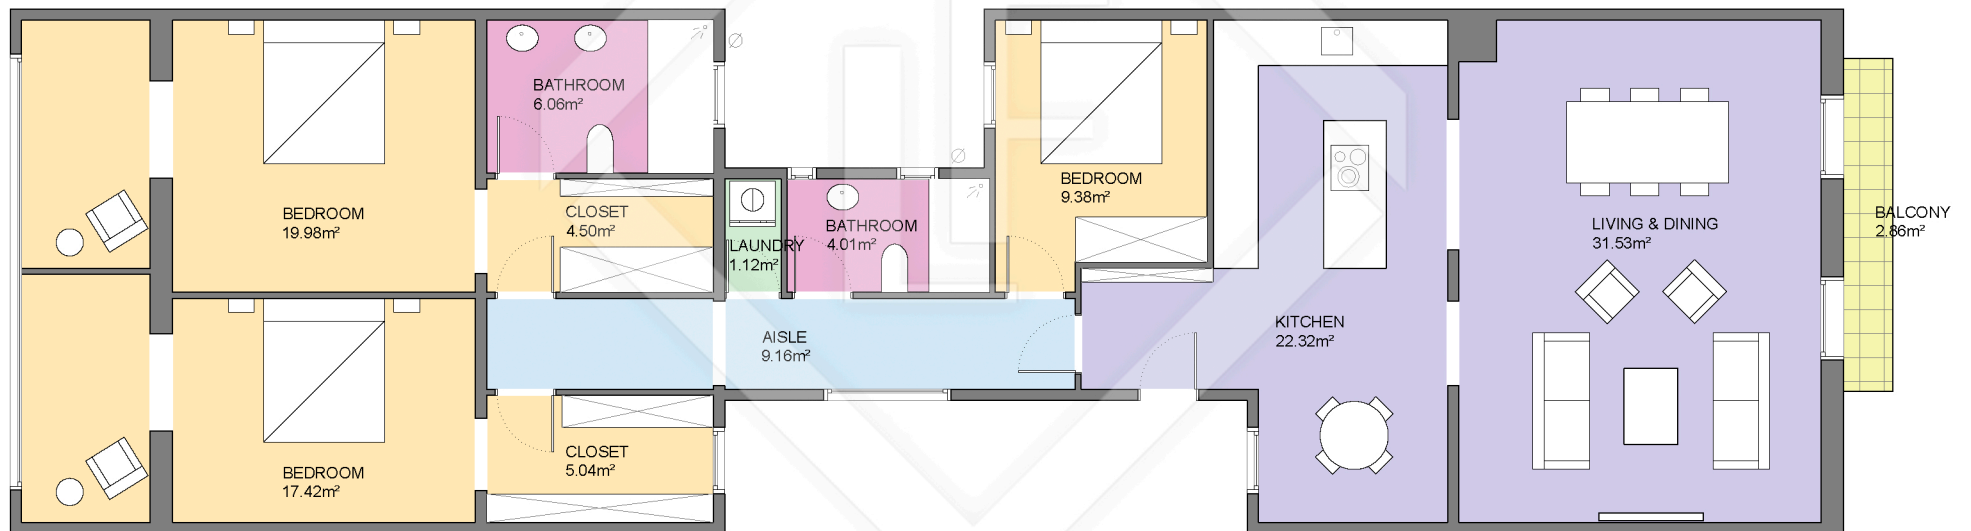

BCN24035

Propuesta

LUCAS FOX
INTERNATIONAL PROPERTIES

LUCAS FOX
INTERNATIONAL PROPERTIES

Scale in metres. Indicative only. Dimensions are approximate. All information contained here is gathered from sources we believe to be reliable. However we cannot guarantee its accuracy and interested persons should rely on their own enquiries.

Measurements FLOOR	
Built surface	148.93m ²
Useful surface	130.37m ²
Exterior surface	2.86m ²
Height	2.90m