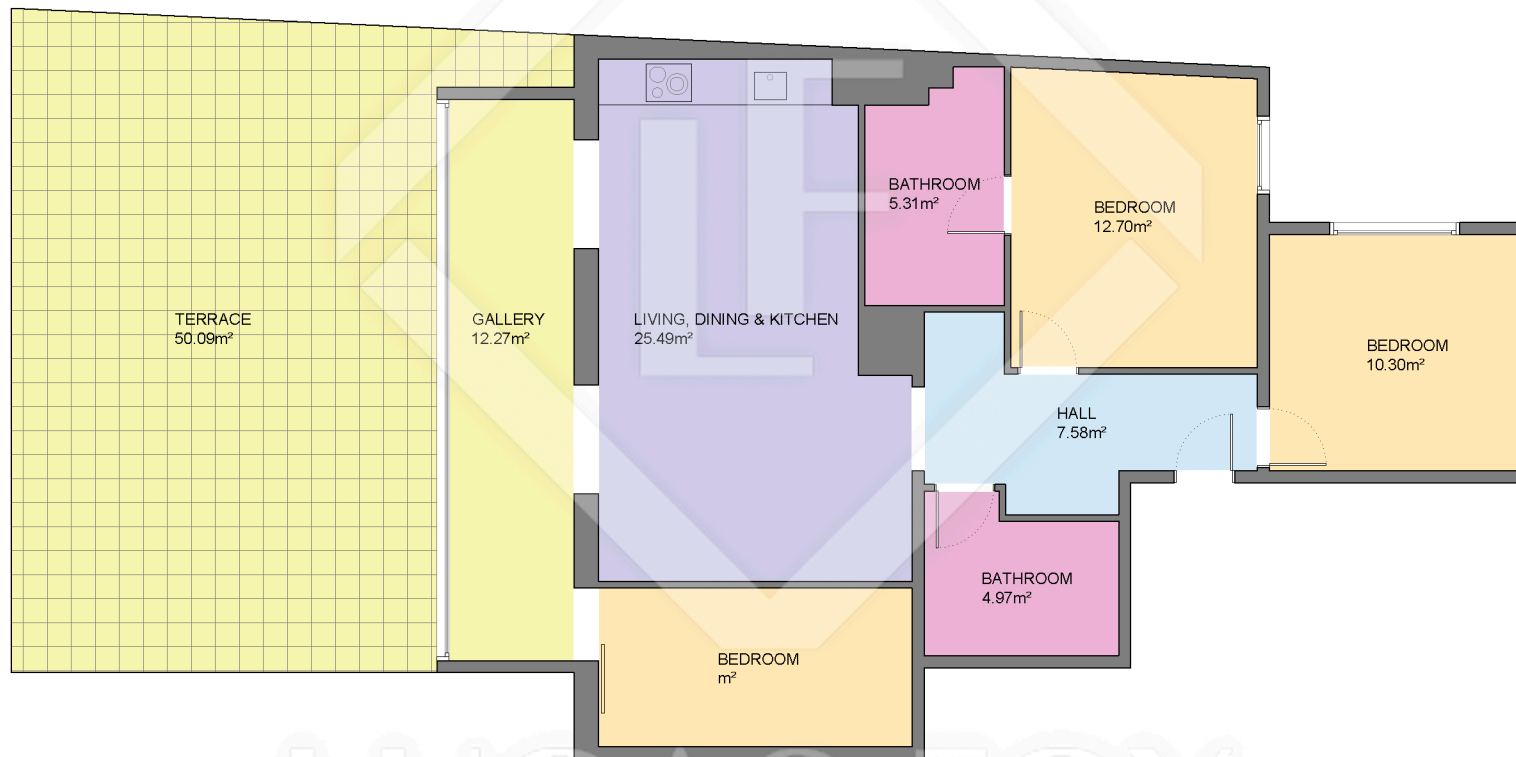

# BCN24030

LUCAS FOX  
INTERNATIONAL PROPERTIES

LUCAS FOX  
INTERNATIONAL PROPERTIES

Scale in metres. Indicative only. Dimensions are approximate. All information contained here is gathered from sources we believe to be reliable. However we cannot guarantee its accuracy and interested persons should rely on their own enquiries.

Measurements FLOOR	
Built surface	102.11m <sup>2</sup>
Useful surface	87.34m <sup>2</sup>
Exterior surface	50.09m <sup>2</sup>