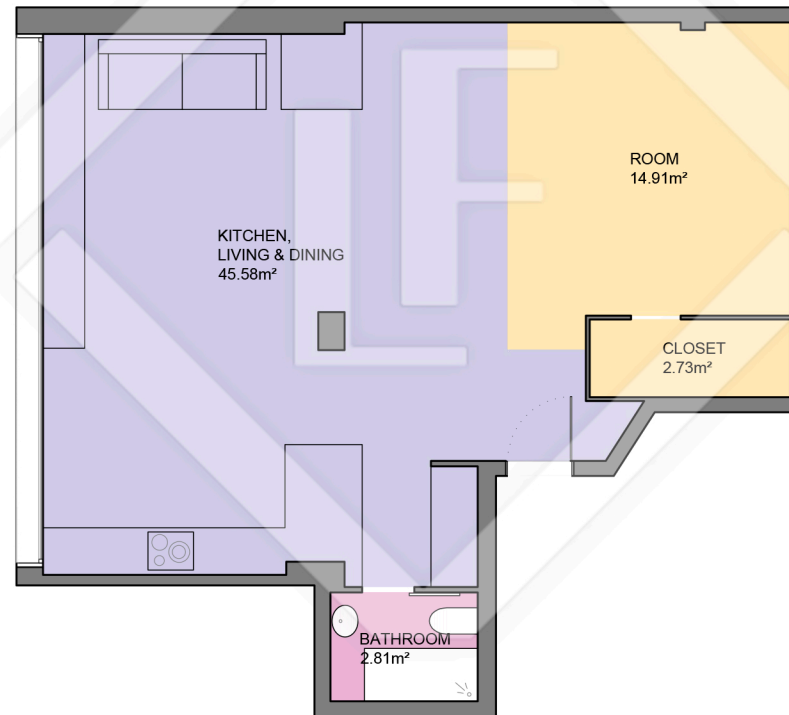

BCN23938

LUCAS FOX  
INTERNATIONAL PROPERTIES

LUCAS FOX  
INTERNATIONAL PROPERTIES

Scale in metres. Indicative only. Dimensions are approximate. All information contained here is gathered from sources we believe to be reliable. However we cannot guarantee its accuracy and interested persons should rely on their own enquiries.

Measurements FLOOR	
Built surface	76.05m <sup>2</sup>
Useful surface	66.02m <sup>2</sup>