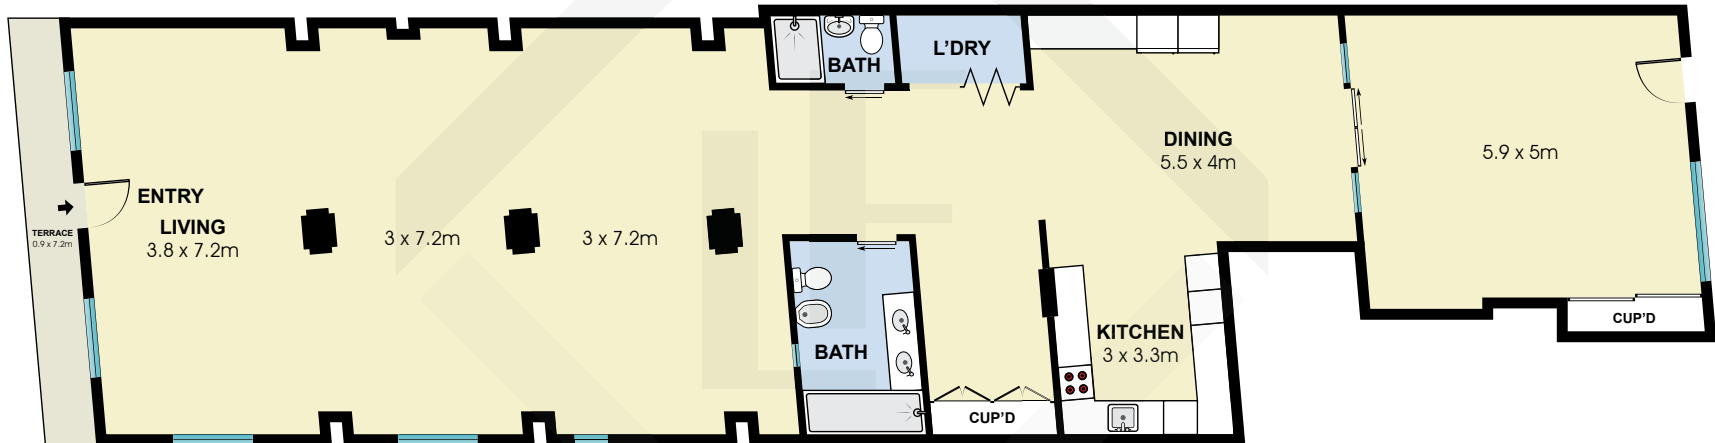

BCN4672

Measurements	
INT	195 m ²
EXT	7 m ²

Scale in metres. Indicative only. Dimensions are approximate. All information contained here in is gathered from sources we believe to be reliable. However we cannot guarantee its accuracy and interested persons should rely on their own enquiries.