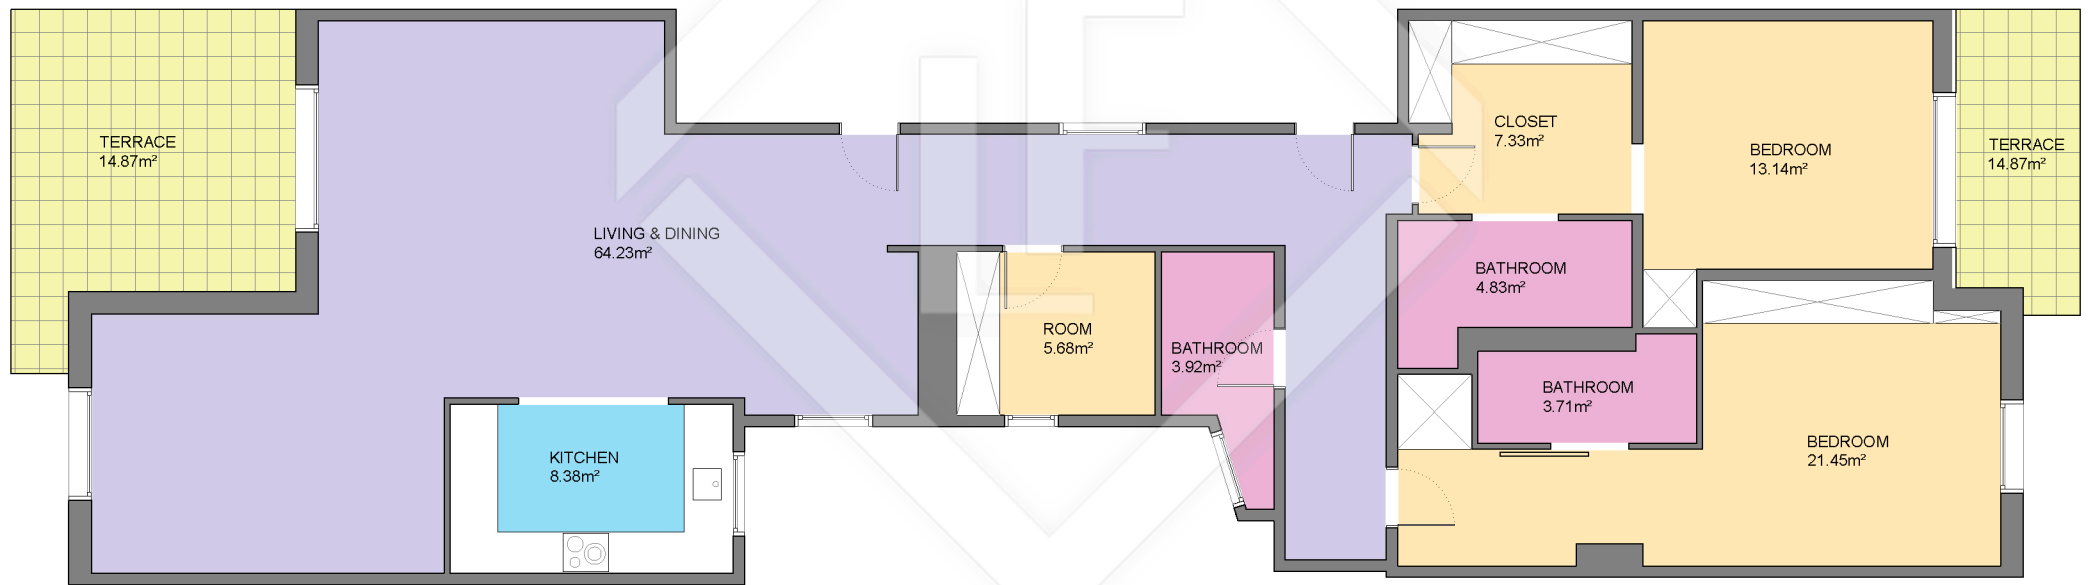

BCN23798

LUCAS FOX

INTERNATIONAL PROPERTIES

LUCAS FOX
INTERNATIONAL PROPERTIES

Scale in metres. Indicative only. Dimensions are approximate. All information contained here is gathered from sources we believe to be reliable. However we cannot guarantee its accuracy and interested persons should rely on their own enquiries.

Measurements FLOOR	
Built surface	154.00m ²
Useful surface	132.66m ²
Exterior surface	21.23m ²