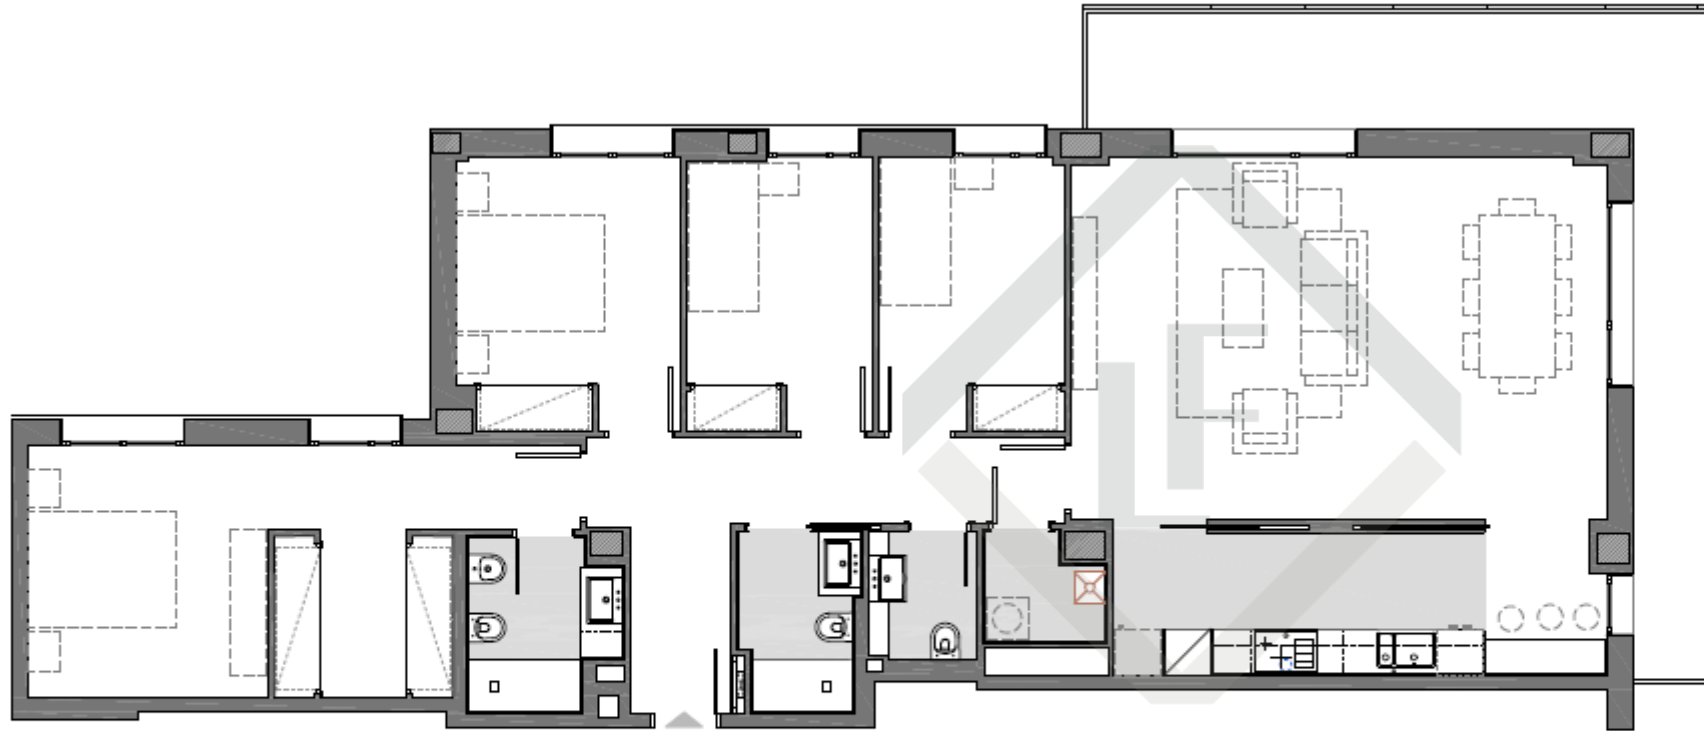

# SARRIÀ - AUGUSTA

4<sup>o</sup> 2<sup>a</sup>

LUCAS FOX  
NEW DEVELOPMENTS

CARRER DE L'HORT DE LA VILA

Superfície Construïda Interior:	132.83m <sup>2</sup>
Superfície Construïda Exterior, Coberta:	21.10m <sup>2</sup>
Total Superfície Construïda:	153.93m <sup>2</sup>
Superfície Útil Interior:	111.24m <sup>2</sup>

These details have been prepared in good faith but are not intended to constitute part of any offer of contract or create any contractual relationship. No description of information of any kind contained in these particulars may be relied upon as a statement or representation, warranty or fact. All images, plans and specifications shown are indicative only, cannot be guaranteed to represent the complete interiors or exteriors of the property. Any areas, measurements or distances given are approximate only. It is not possible to scale exactly from these drawings. Any buyer must satisfy himself by inspection or otherwise as to the correctness of any information given.