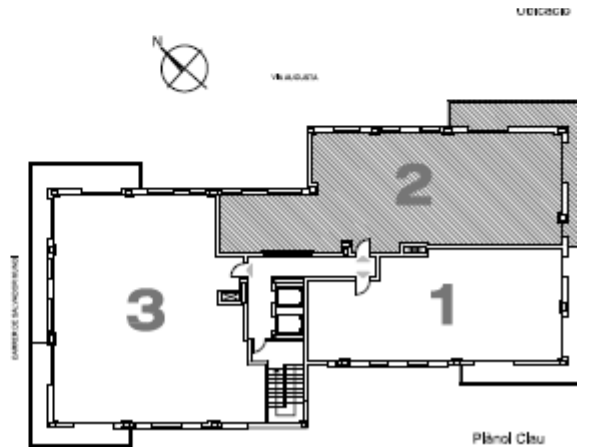

# SARRIÀ - AUGUSTA

4<sup>o</sup> 2<sup>a</sup>

LUCAS FOX  
NEW DEVELOPMENTS

CARRER DE L'HORT DE LA VILA

Superfície Construïda Interior:	132.83m <sup>2</sup>
Superfície Construïda Exterior, Coberta:	21.10m <sup>2</sup>
Total Superfície Construïda:	153.93m <sup>2</sup>
Superfície Útil Interior:	111.24m <sup>2</sup>

These details have been prepared in good faith but are not intended to constitute part of any offer of contract or create any contractual relationship. No description of information of any kind contained in these particulars may be relied upon as a statement or representation, warranty or fact. All images, plans and specifications shown are indicative only, cannot be guaranteed to represent the complete interiors or exteriors of the property. Any areas, measurements or distances given are approximate only. It is not possible to scale exactly from these drawings. Any buyer must satisfy himself by inspection or otherwise as to the correctness of any information given.