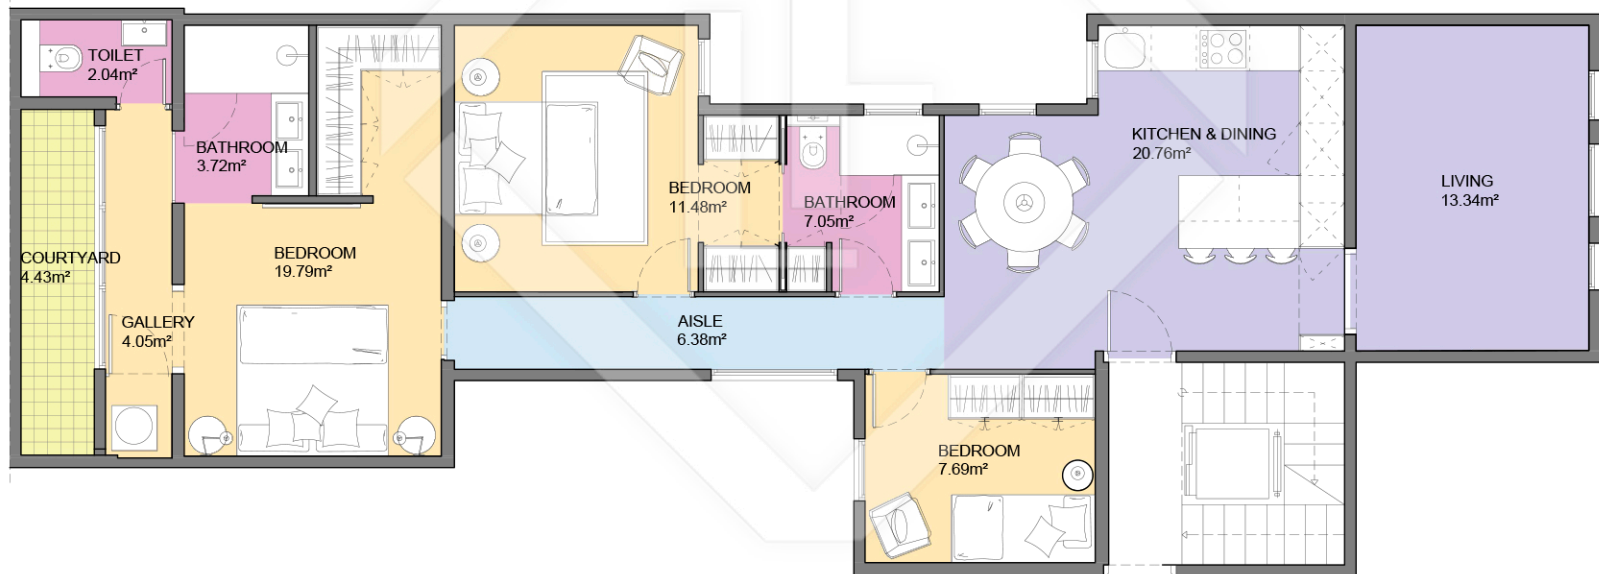

BCN23452

LUCAS FOX  
INTERNATIONAL PROPERTIES

LUCAS FOX  
INTERNATIONAL PROPERTIES

Scale in metres. Indicative only. Dimensions are approximate. All information contained here is gathered from sources we believe to be reliable. However we cannot guarantee its accuracy and interested persons should rely on their own enquiries.

Measurements FLOOR	
Built surface	105.53m <sup>2</sup>
Useful surface	96.30m <sup>2</sup>
Exterior surface	4.43m <sup>2</sup>