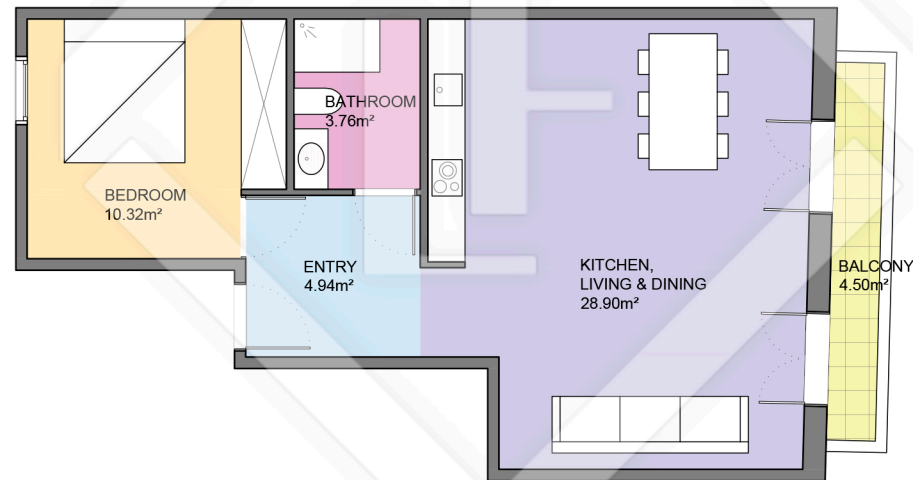

BCN22762

LUCAS FOX
INTERNATIONAL PROPERTIES

LUCAS FOX
INTERNATIONAL PROPERTIES

Scale in metres. Indicative only. Dimensions are approximate. All information contained here is gathered from sources we believe to be reliable. However we cannot guarantee its accuracy and interested persons should rely on their own enquiries.

Measurements FLOOR	
Built surface	53.76m ²
Useful surface	47.92m ²
Exterior surface	4.50m ²
Height	3.00m