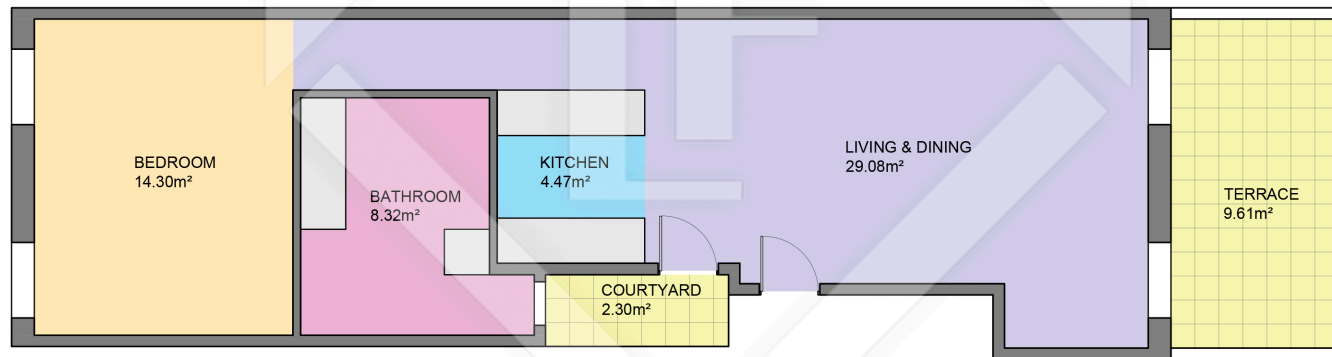

BCN22360

LUCAS FOX
INTERNATIONAL PROPERTIES

Scale in metres. Indicative only. Dimensions are approximate. All information contained here in is gathered from sources we believe to be reliable. However we cannot guarantee its accuracy and interested persons should rely on their own enquiries.

Measurements FLOOR	
Built surface	64.40m ²
Useful surface	56.16m ²
Exterior surface	11.91m ²
Height	2.80m