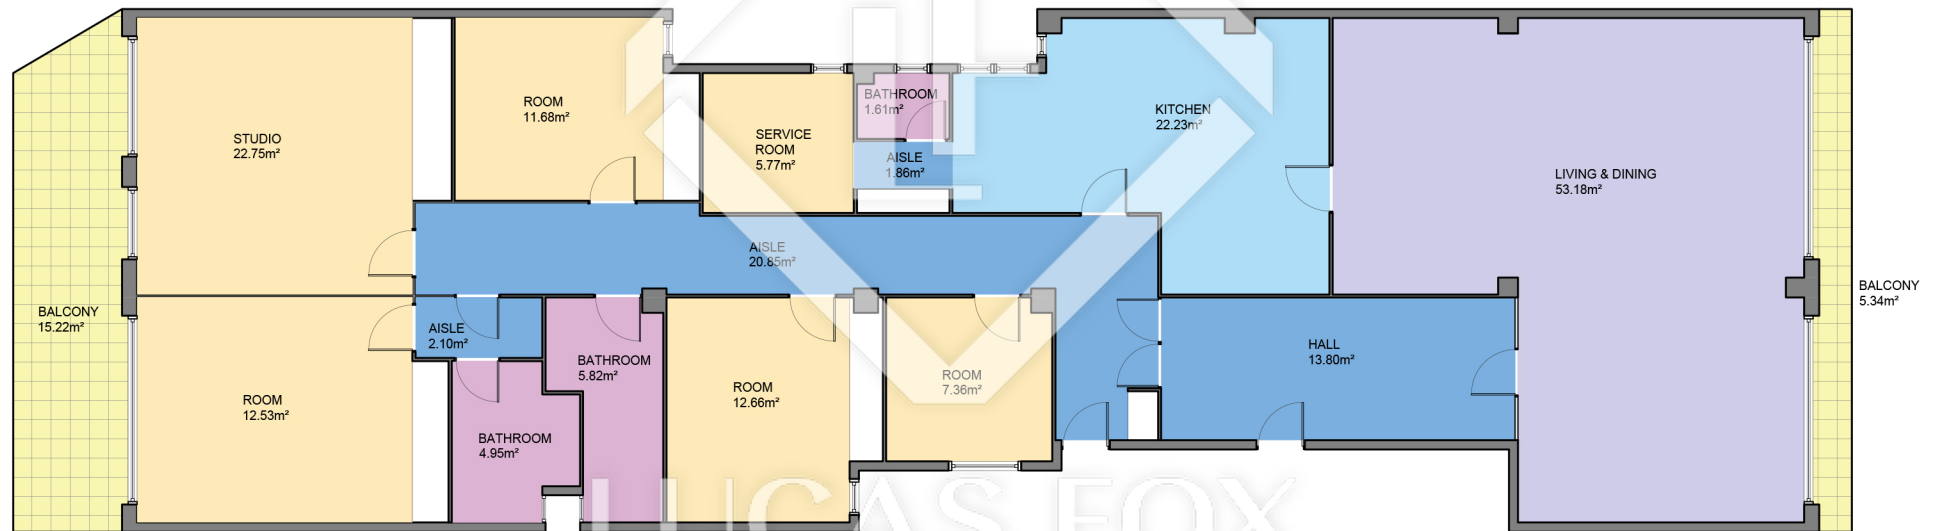

BCN22334

LUCAS FOX  
INTERNATIONAL PROPERTIES

Scale in metres. Indicative only. Dimensions are approximate. All information contained here in is gathered from sources we believe to be reliable. However we cannot guarantee its accuracy and interested persons should rely on their own enquiries.

Measurements FLOOR	
INTERIOR (Useful surface)	205.20m <sup>2</sup>
Terrace	20.57m <sup>2</sup>
Built surface	223.16m <sup>2</sup>