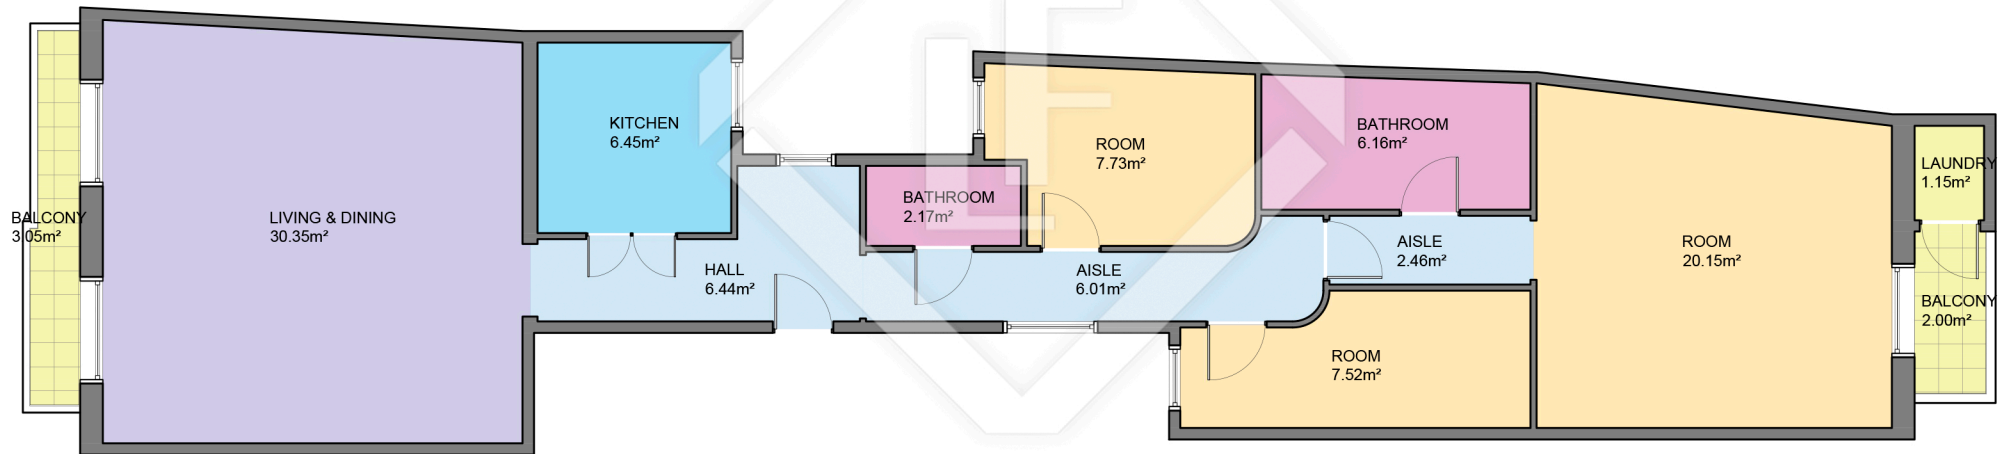

BCN21990

LUCAS FOX

INTERNATIONAL PROPERTIES

Scale in metres. Indicative only. Dimensions are approximate. All information contained here in is gathered from sources we believe to be reliable. However we cannot guarantee its accuracy and interested persons should rely on their own enquiries.

Measurements FLOOR	
INTERIOR (Useful surface)	96.14m ²
Balcony	5.02m ²
Built surface	110.73m ²
Height	3.20m