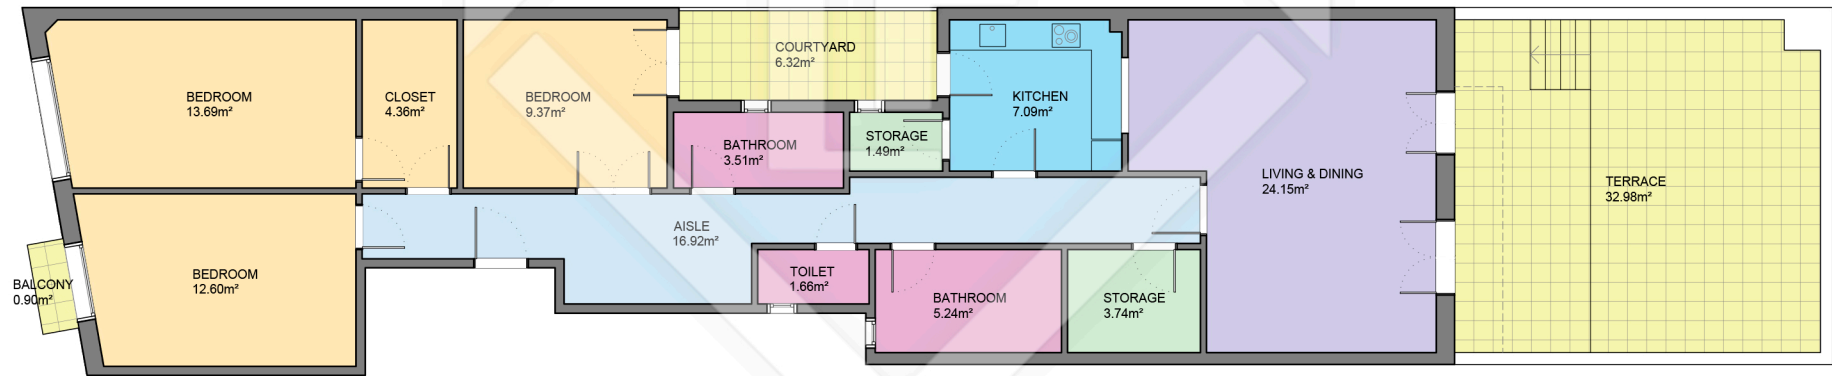

# LUCAS FOX

INTERNATIONAL PROPERTIES

LUCAS FOX  
INTERNATIONAL PROPERTIES

Scale in metres. Indicative only. Dimensions are approximate. All information contained here is gathered from sources we believe to be reliable. However we cannot guarantee its accuracy and interested persons should rely on their own enquiries.

Measurements FLOOR	
Built surface	120.60m <sup>2</sup>
Useful surface	103.86m <sup>2</sup>
Exterior surface	40.19m <sup>2</sup>
Height	2.80m