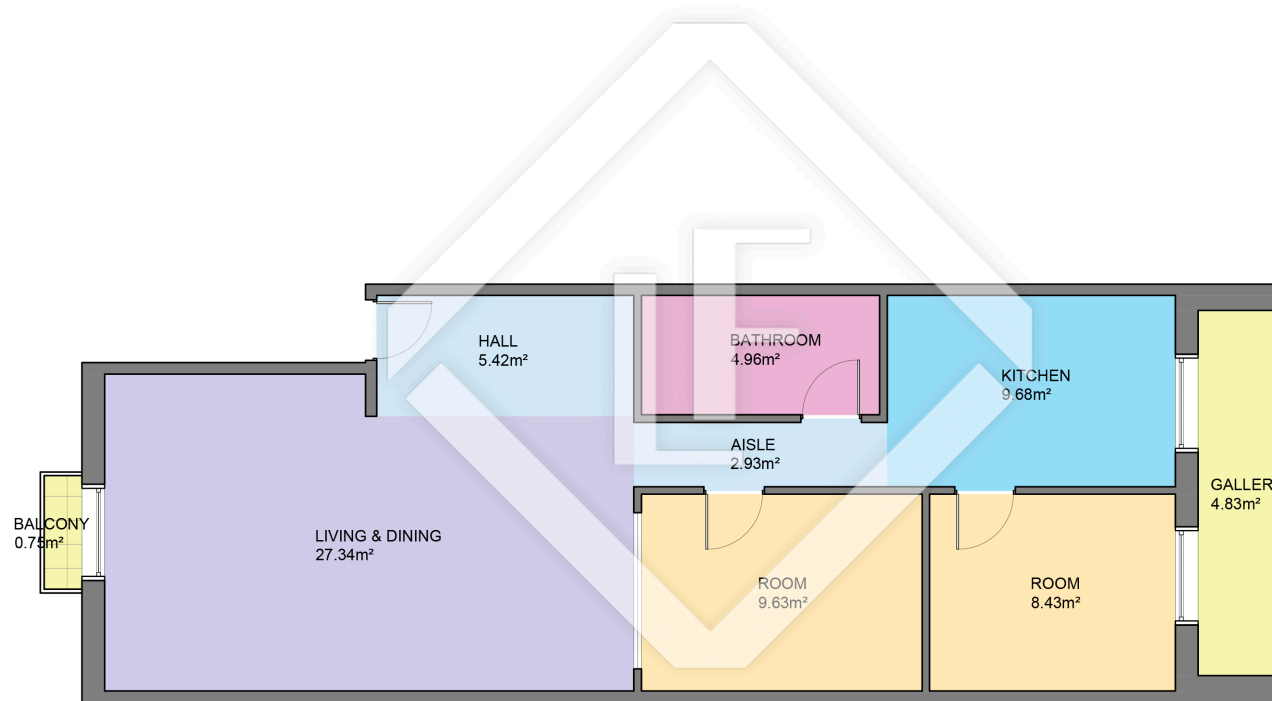

BCN21786

LUCAS FOX
INTERNATIONAL PROPERTIES

Scale in metres. Indicative only. Dimensions are approximate. All information contained here in is gathered from sources we believe to be reliable. However we cannot guarantee its accuracy and interested persons should rely on their own enquiries.

Measurements FLOOR	
INTERIOR (Useful surface)	73.22m ²
Balcony	00.75m ²
Built surface	84.08m ²