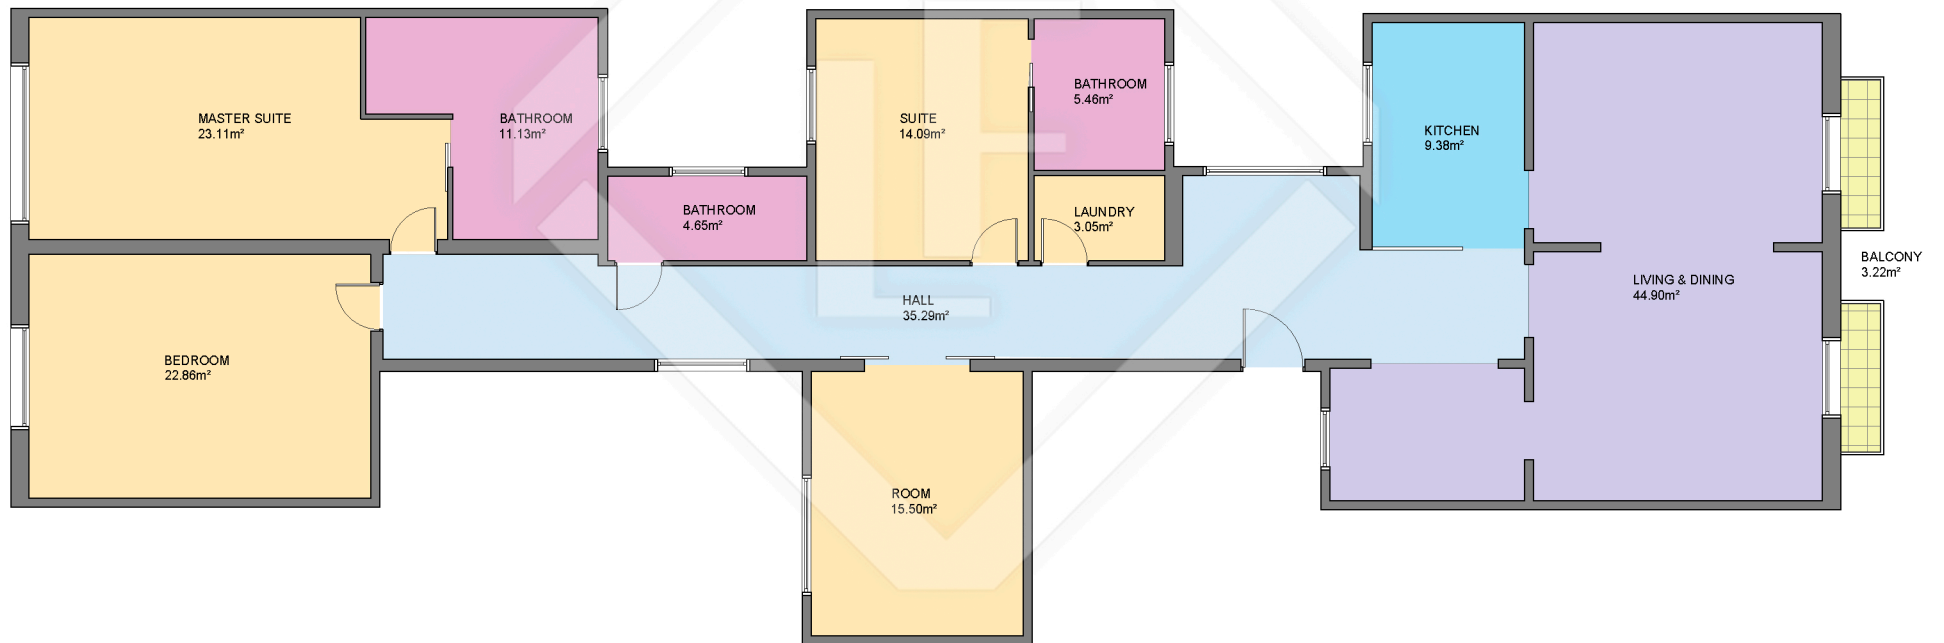

# BCN21032

# LUCAS FOX

INTERNATIONAL PROPERTIES

Scale in metres. Indicative only. Dimensions are approximate. All information contained here in is gathered from sources we believe to be reliable. However we cannot guarantee its accuracy and interested persons should rely on their own enquiries.

Measurements FLOOR	
INTERIOR (Useful surface)	189.55m <sup>2</sup>
Balcony	3.22m <sup>2</sup>
Built surface	212.65m <sup>2</sup>