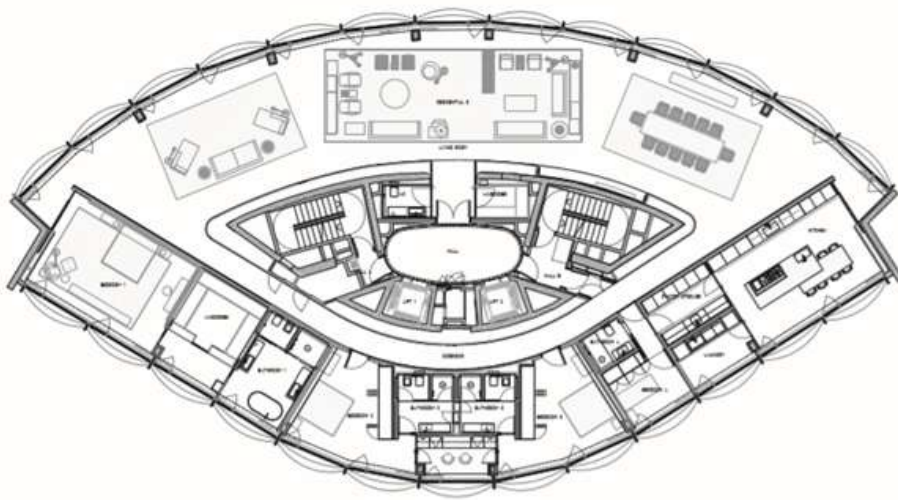

BCN20570

RESIDENTIAL 3

FRANCESCOACASSI.COM