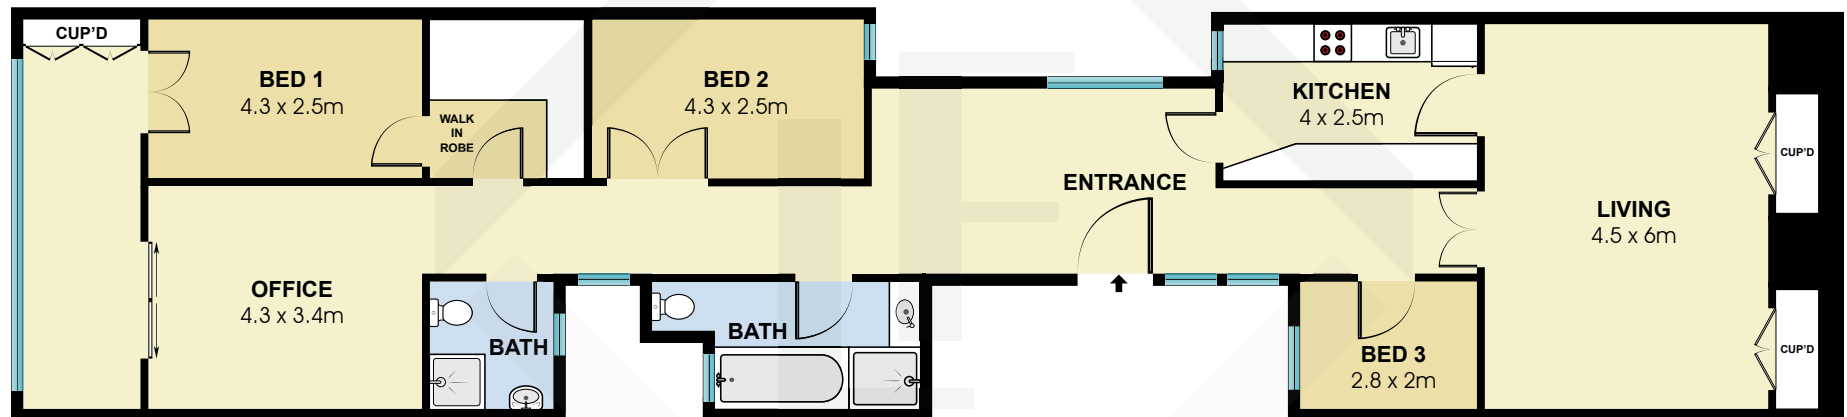

BCN4694

Measurements	
INT	152 m <sup>2</sup>

Scale in metres. Indicative only. Dimensions are approximate. All information contained here in is gathered from sources we believe to be reliable. However we cannot guarantee its accuracy and interested persons should rely on their own enquiries.