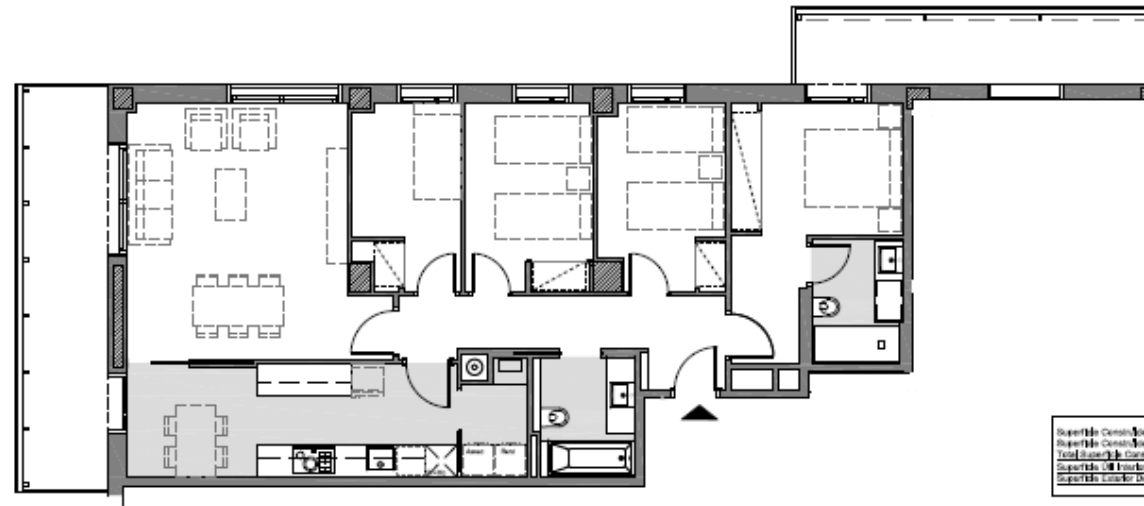

LES ARTS

TORRE A - 3° 6^a a 5° 6^a

LUCAS FOX
NEW DEVELOPMENTS

0 1 2 3 4
data 9 de Juliol de 2020 Escala 1/75

These details have been prepared in good faith but are not intended to constitute part of any offer of contract or create any contractual relationship. No description of information of any kind contained in these particulars may be relied upon as a statement or representation, warranty or fact. All images, plans and specifications shown are indicative only, cannot be guaranteed to represent the complete interiors or exteriors of the property. Any areas, measurements or distances given are approximate only. It is not possible to scale exactly from these drawings. Any buyer must satisfy himself by inspection or otherwise as to the correctness of any information given.