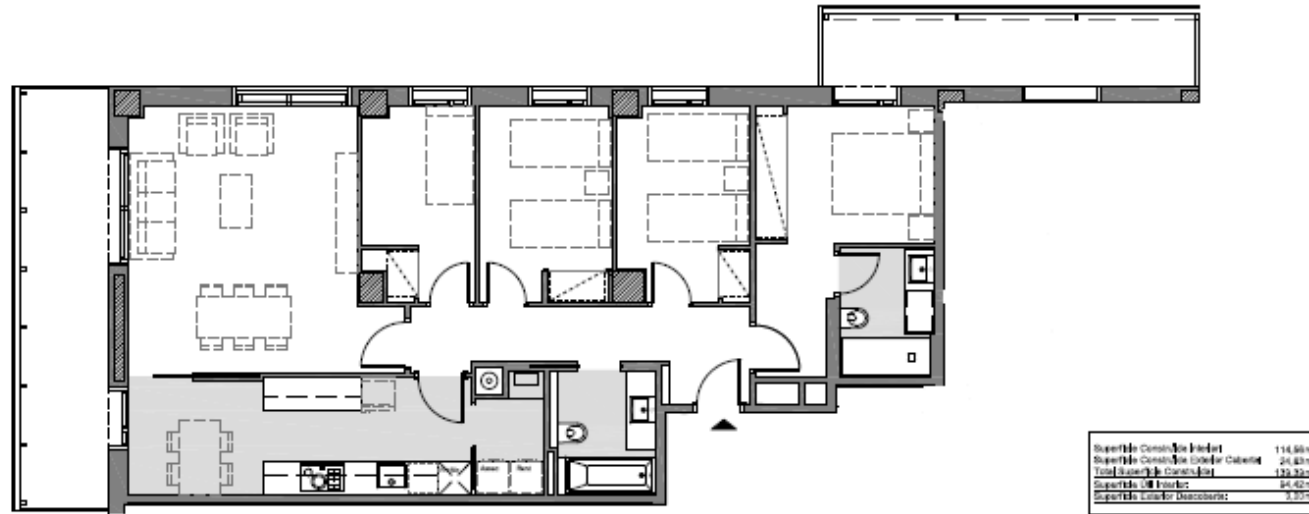

LES ARTS

TORRE A - 2º 6ª

LUCAS FOX
NEW DEVELOPMENTS

data: 6 de Juliol de 2020 Escala: 1/75

These details have been prepared in good faith but are not intended to constitute part of any offer of contract or create any contractual relationship. No description of information of any kind contained in these particulars may be relied upon as a statement or representation, warranty or fact. All images, plans and specifications shown are indicative only, cannot be guaranteed to represent the complete interiors or exteriors of the property. Any areas, measurements or distances given are approximate only. It is not possible to scale exactly from these drawings. Any buyer must satisfy himself by inspection or otherwise as to the correctness of any information given.