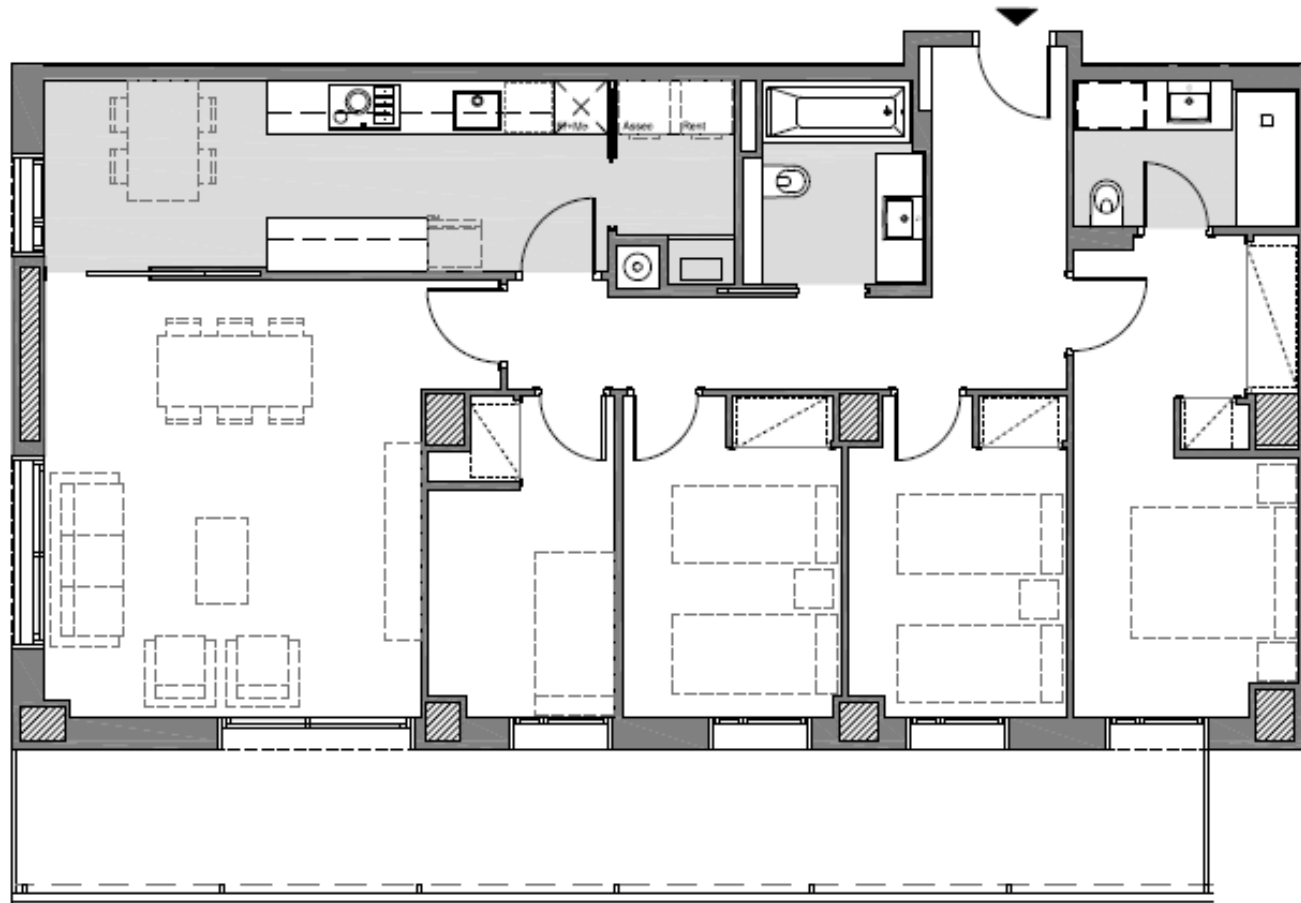

LES ARTS

TORRE A - 2º 5ª

LUCAS FOX
NEW DEVELOPMENTS

These details have been prepared in good faith but are not intended to constitute part of any offer of contract or create any contractual relationship. No description of information of any kind contained in these particulars may be relied upon as a statement or representation, warranty or fact. All images, plans and specifications shown are indicative only, cannot be guaranteed to represent the complete interiors or exteriors of the property. Any areas, measurements or distances given are approximate only. It is not possible to scale exactly from these drawings. Any buyer must satisfy himself by inspection or otherwise as to the correctness of any information given.