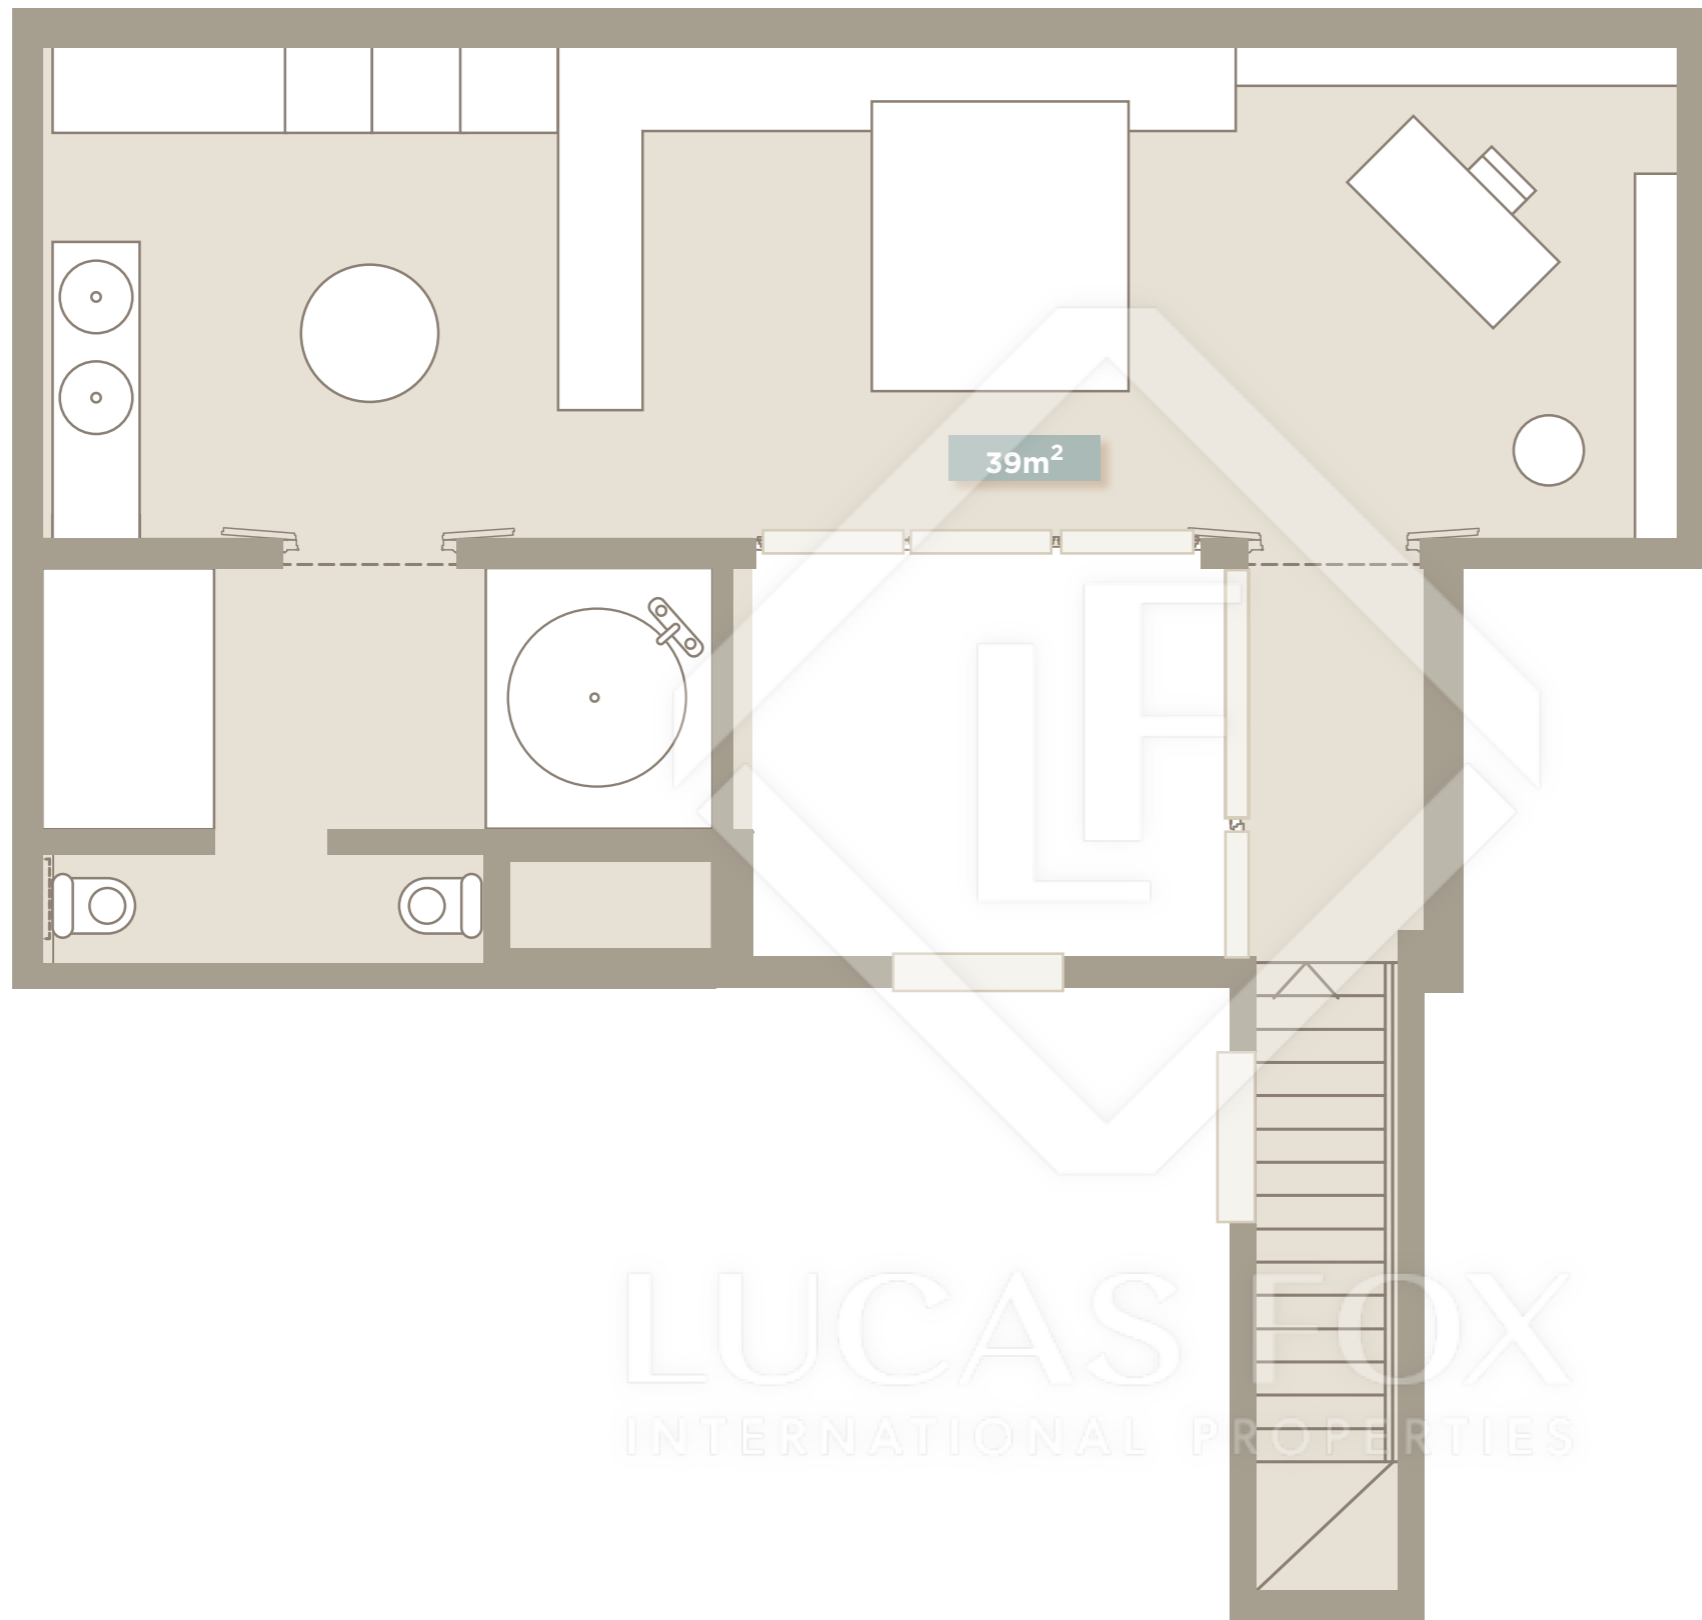

NOT TO SCALE

90° FLIPPED

CASA BURÉS

THE PENTHOUSES · PENTHOUSE 2 LOWER FLOOR

THE PENTHOUSES · PENTHOUSE 2 LOWER FLOOR

USABLE AREA	191m ²
BUILT AREA	229m ²
TERRACE	19m ²
BEDROOMS	3
BATHROOMS	3

NOT TO SCALE

CASA BURÉS

THE PENTHOUSES · PENTHOUSE 2 UPPER FLOOR

LUCAS FOX
INTERNATIONAL PROPERTIES