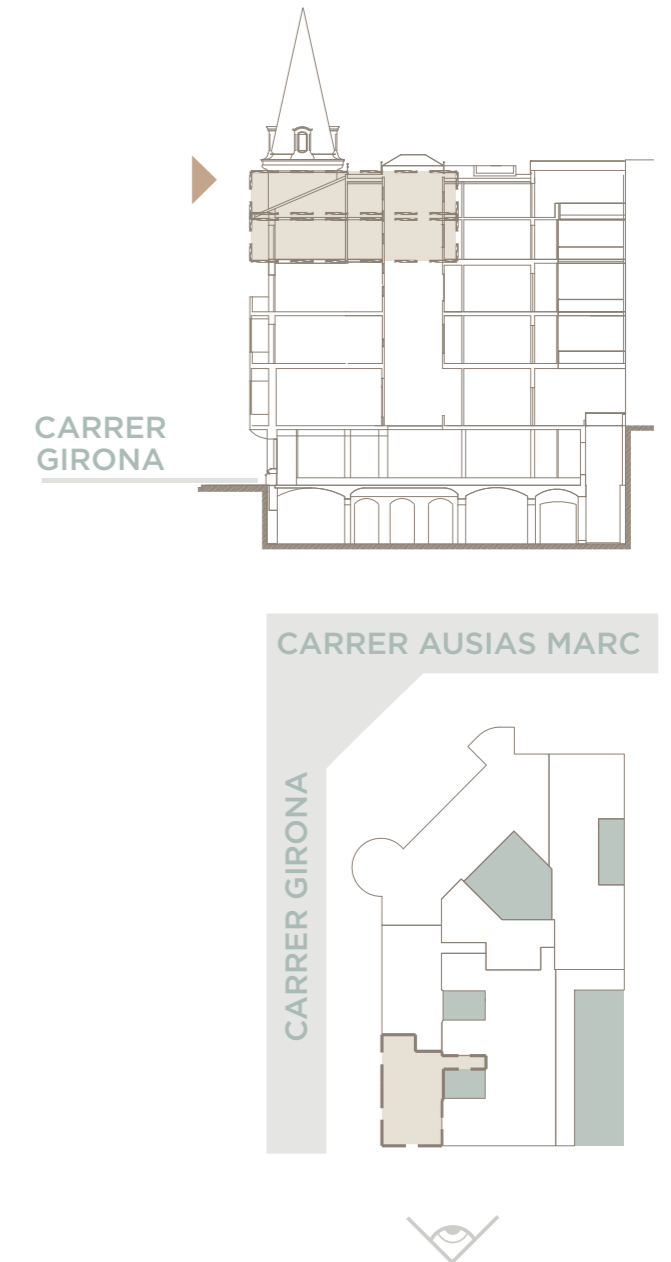

NOT TO SCALE

90° FLIPPED

CASA BURÉS

THE PENTHOUSES · PENTHOUSE 2 LOWER FLOOR

THE PENTHOUSES · PENTHOUSE 2 LOWER FLOOR

USABLE AREA	191m ²
BUILT AREA	229m ²
TERRACE	19m ²
BEDROOMS	3
BATHROOMS	3

NOT TO SCALE

CASA BURÉS

THE PENTHOUSES · PENTHOUSE 2 UPPER FLOOR

LUCAS FOX
INTERNATIONAL PROPERTIES