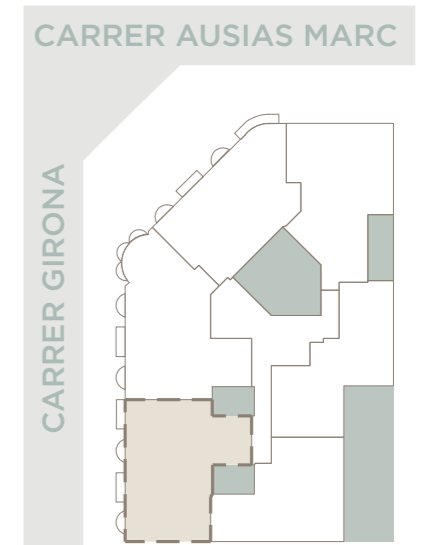

NOT TO SCALE

90° FLIPPED

CASA BURÉS

THE PENTHOUSES · PENTHOUSE 2 LOWER FLOOR

THE PENTHOUSES · PENTHOUSE 2 LOWER FLOOR

USABLE AREA	191m ²
BUILT AREA	229m ²
TERRACE	19m ²
BEDROOMS	3
BATHROOMS	3

NOT TO SCALE

CASA BURÉS

THE PENTHOUSES · PENTHOUSE 2 UPPER FLOOR

LUCAS FOX
INTERNATIONAL PROPERTIES