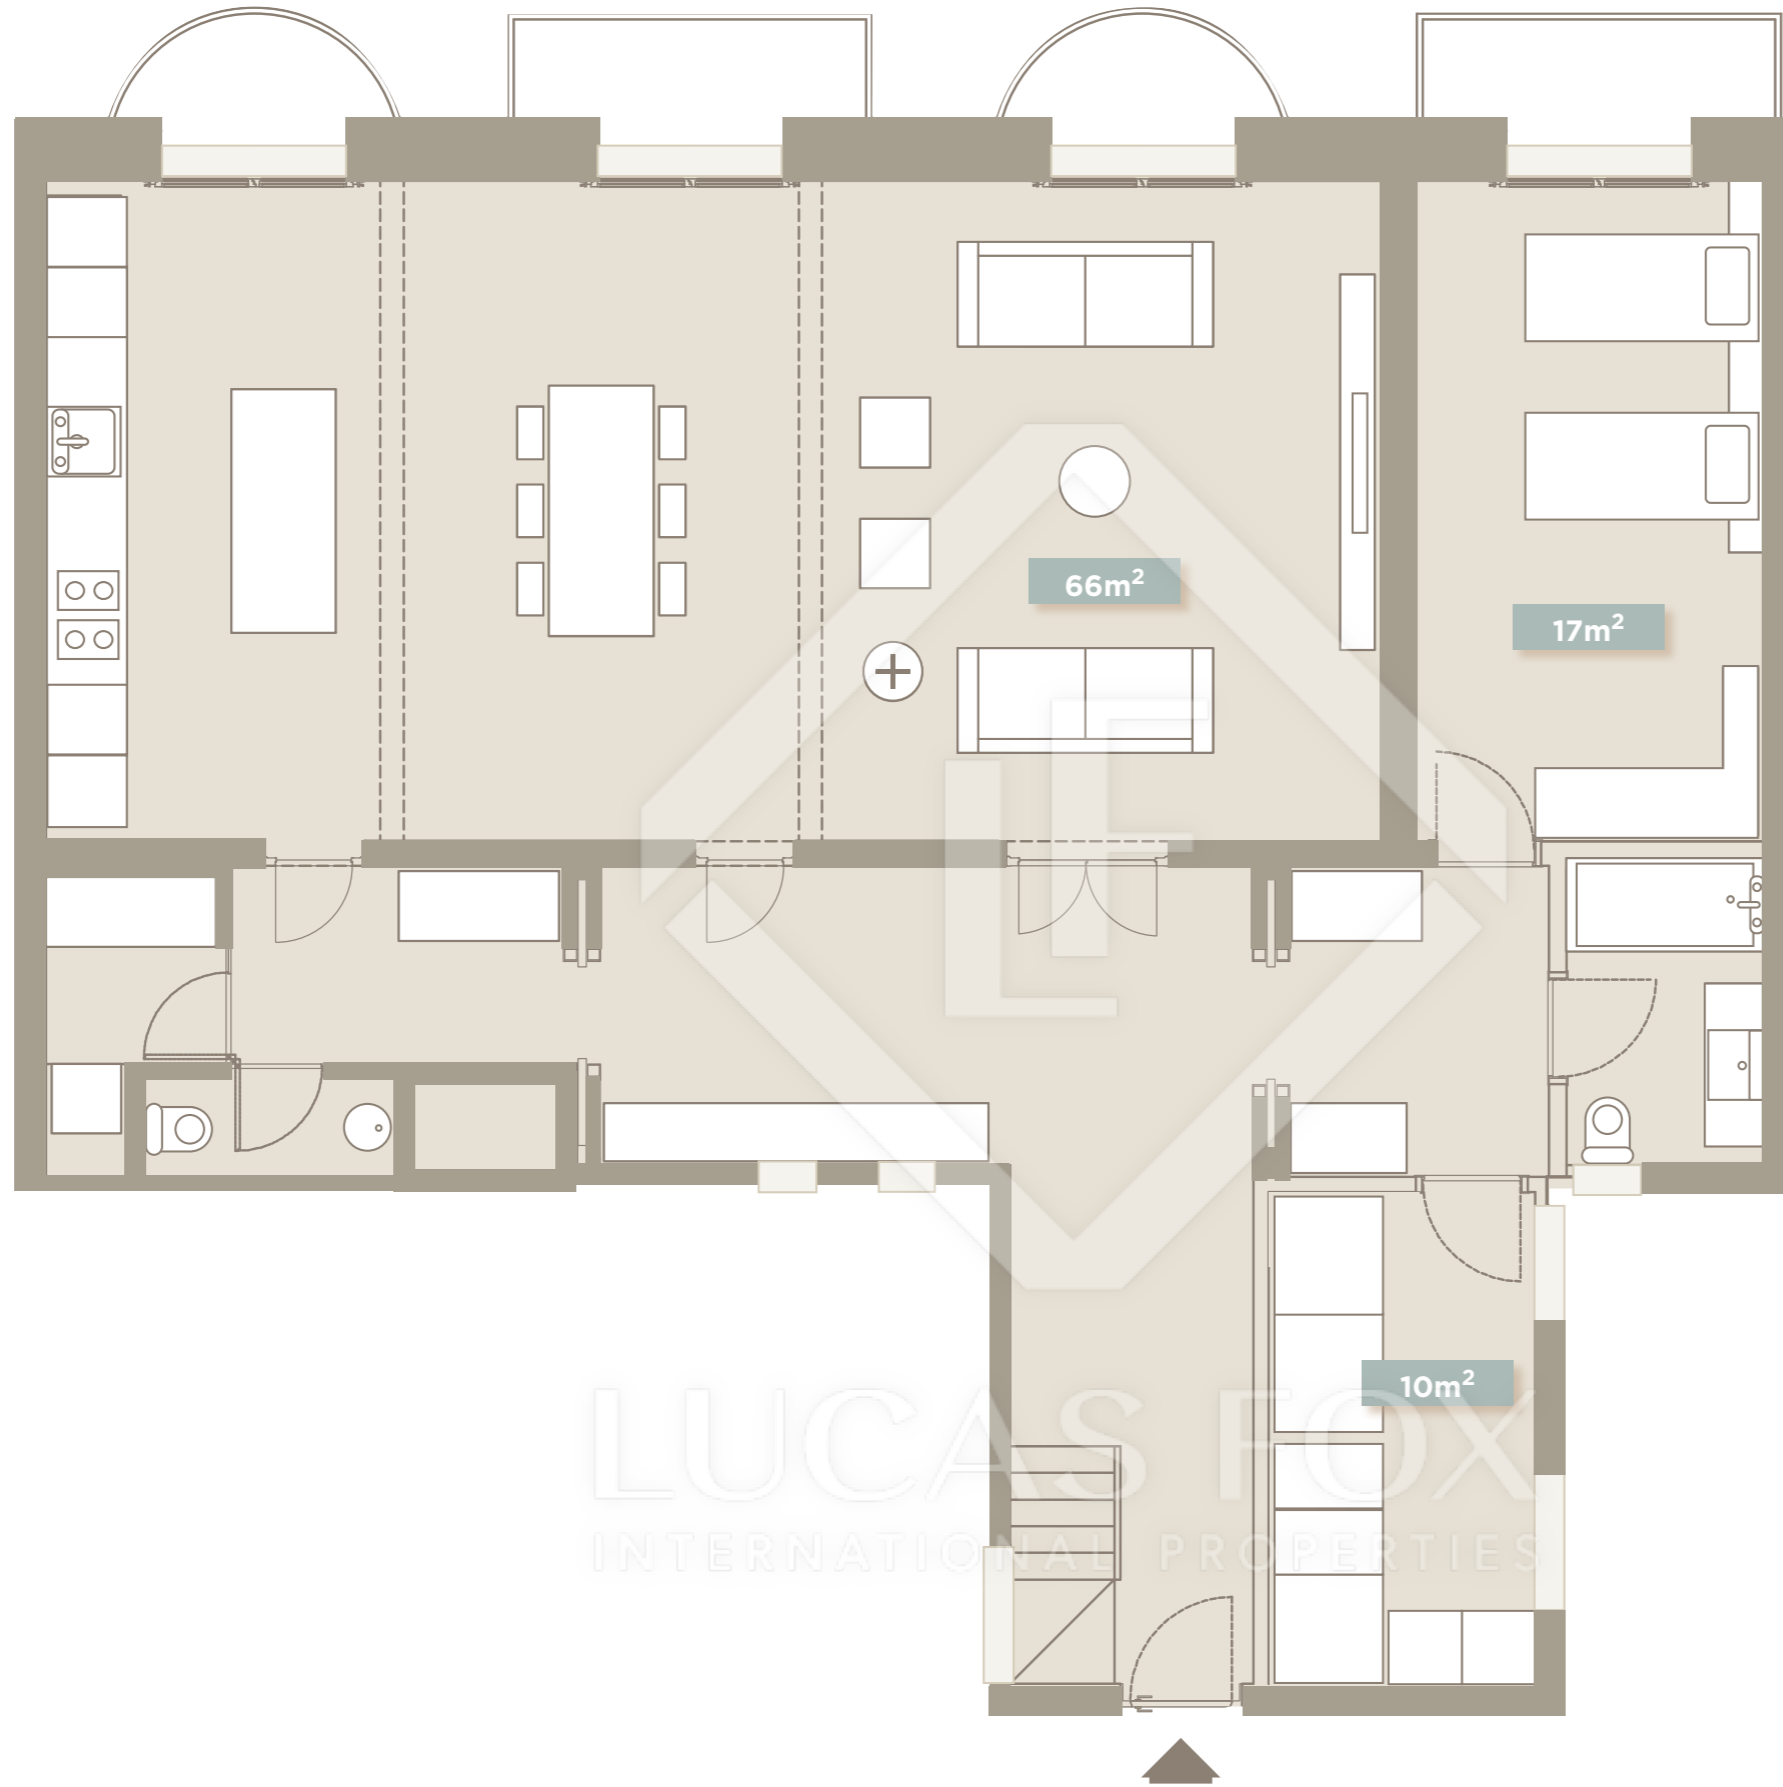

NOT TO SCALE

90° FLIPPED

CASA BURÉS

THE PENTHOUSES · PENTHOUSE 2 LOWER FLOOR

THE PENTHOUSES · PENTHOUSE 2 LOWER FLOOR

USABLE AREA	191m ²
BUILT AREA	229m ²
TERRACE	19m ²
BEDROOMS	3
BATHROOMS	3

NOT TO SCALE

CASA BURÉS

THE PENTHOUSES · PENTHOUSE 2 UPPER FLOOR

LUCAS FOX
INTERNATIONAL PROPERTIES