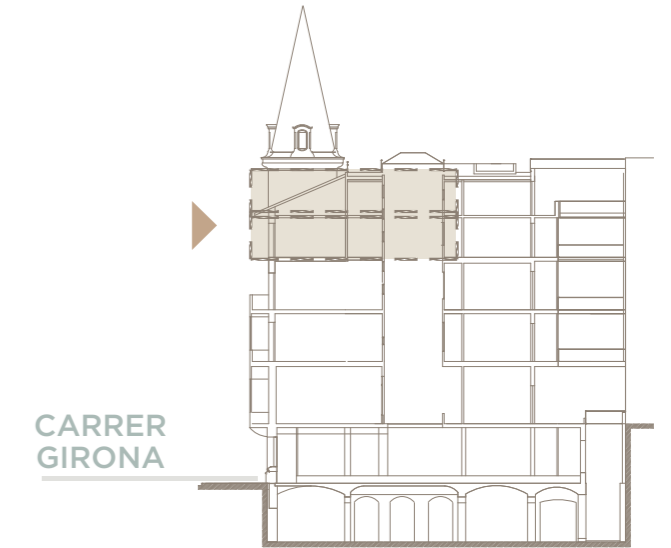

NOT TO SCALE

90° FLIPPED

CASA BURÉS

THE PENTHOUSES · PENTHOUSE 2 LOWER FLOOR

THE PENTHOUSES · PENTHOUSE 2 LOWER FLOOR

USABLE AREA	191m ²
BUILT AREA	229m ²
TERRACE	19m ²
BEDROOMS	3
BATHROOMS	3

NOT TO SCALE

CASA BURÉS

THE PENTHOUSES · PENTHOUSE 2 UPPER FLOOR

LUCAS FOX
INTERNATIONAL PROPERTIES