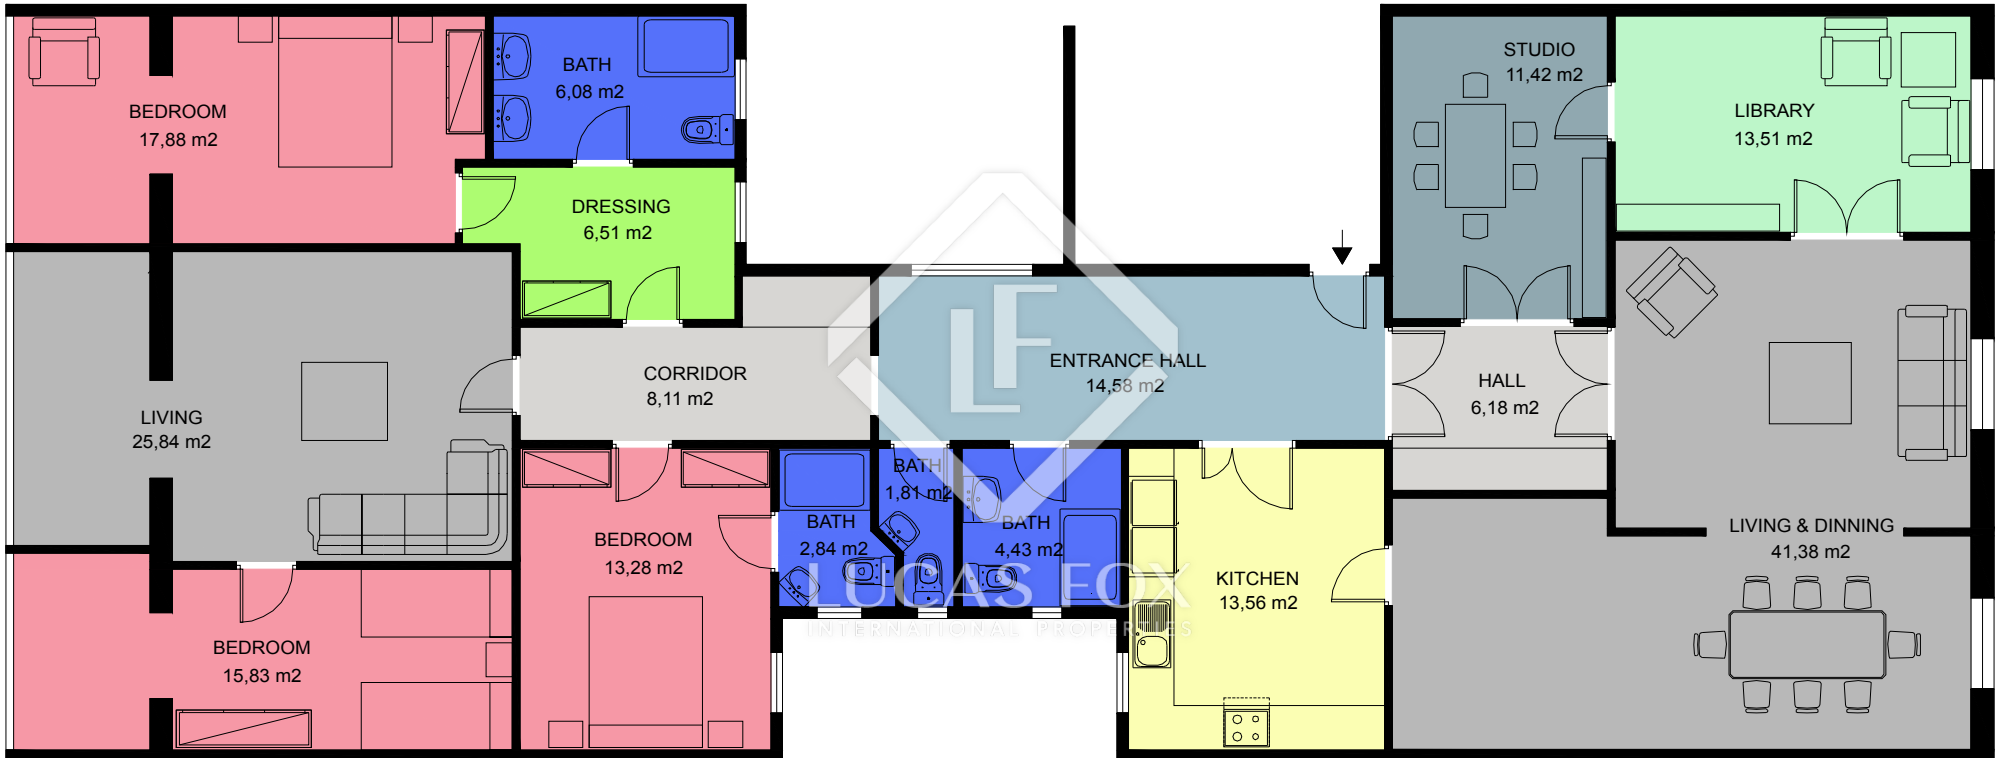

BCN 19429

SCALE (METERS) E: 1/100

Scale in metres. Indicative only. Dimensions are approximate. All information contained here in is gathered from sources we believe to be reliable. However we cannot guarantee its accuracy and interested persons should rely on their own enquiries.

Measurements SECOND FLOOR	
Interior (useful surface)	203,24 m ²
Exterior surface	
Built surface	234,00 m ²