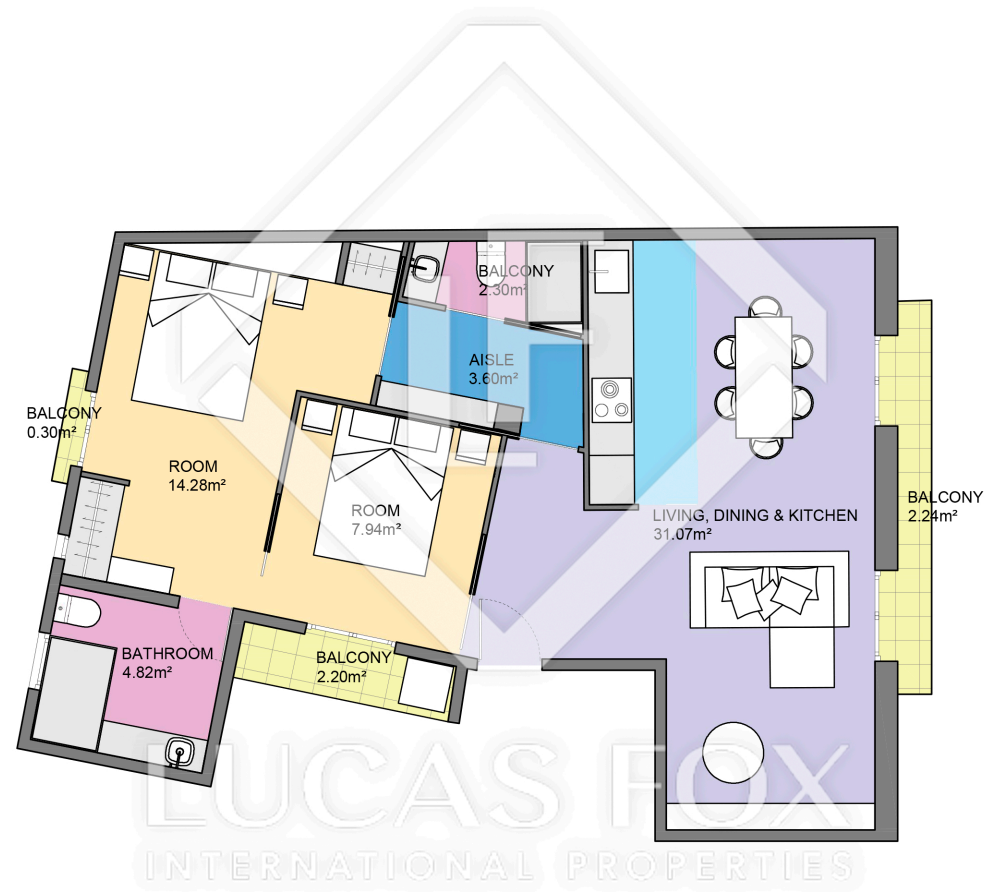

BCN19089

Scale in metres. Indicative only. Dimensions are approximate. All information contained here in is gathered from sources we believe to be reliable. However we cannot guarantee its accuracy and interested persons should rely on their own enquiries.

Measurements FLOOR	
INTERIOR (Useful surface)	64.01m ²
Balcony	4.74m ²
Built surface	73.10m ²