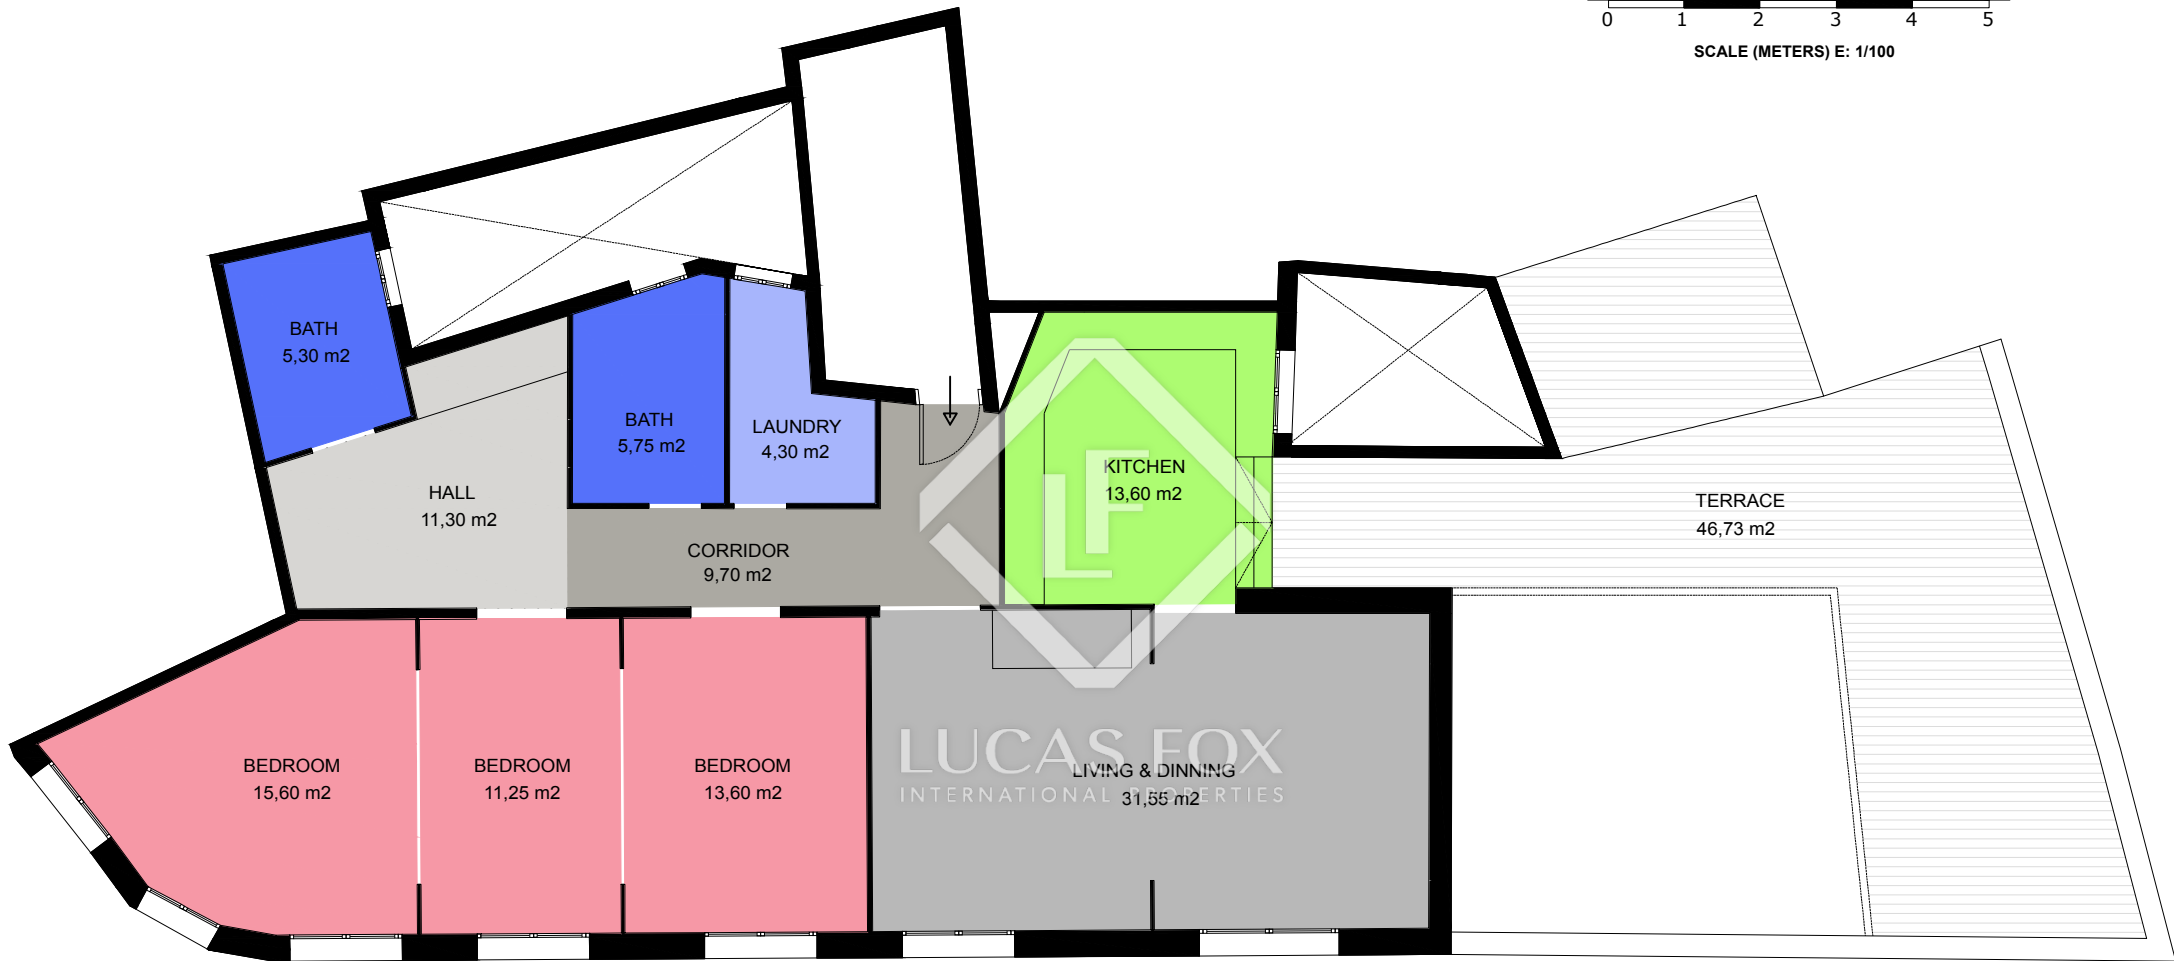

BCN 18852

Scale in metres. Indicative only. Dimensions are approximate. All information contained here in is gathered from sources we believe to be reliable. However we cannot guarantee its accuracy and interested persons should rely on their own enquiries.

Measurements FOURTH FLOOR	
Interior (useful surface)	121,95 m ²
Exterior surface	46,73 m ²
Built surface	139,54 m ²