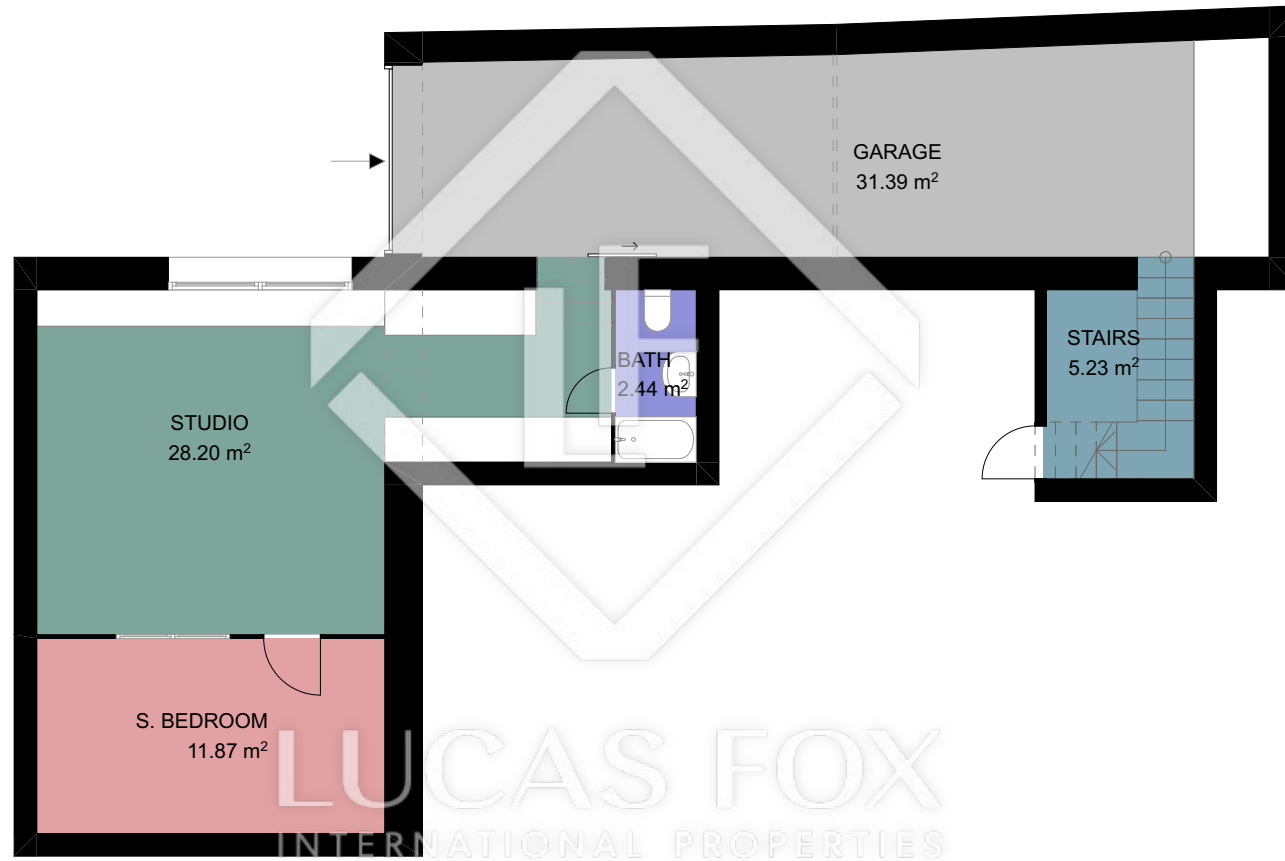

BCN 18747

LUCAS FOX  
INTERNATIONAL PROPERTIES

LUCAS FOX  
INTERNATIONAL PROPERTIES

Scale in metres. Indicative only. Dimensions are approximate. All information contained here in is gathered from sources we believe to be reliable. However we cannot guarantee its accuracy and interested persons should rely on their own enquiries.

Measurements	GROUND FLOOR
INTERIOR (Useful surface)	92,40 m <sup>2</sup>
EXTERIOR (Garden)	178,23 m <sup>2</sup>
Built surface	375,82m <sup>2</sup>

LUCAS FOX  
INTERNATIONAL PROPERTIES

Scale in metres. Indicative only. Dimensions are approximate. All information contained here in is gathered from sources we believe to be reliable. However we cannot guarantee its accuracy and interested persons should rely on their own enquiries.

Measurements	FIRST FLOOR
INTERIOR (Useful surface)	92,05 m <sup>2</sup>
EXTERIOR	10,35 m <sup>2</sup>
Built surface	375,82m <sup>2</sup>

Measurements	BASEMENT
INTERIOR (Useful surface)	79,13 m <sup>2</sup>
EXTERIOR	
Built surface	375,82m <sup>2</sup>