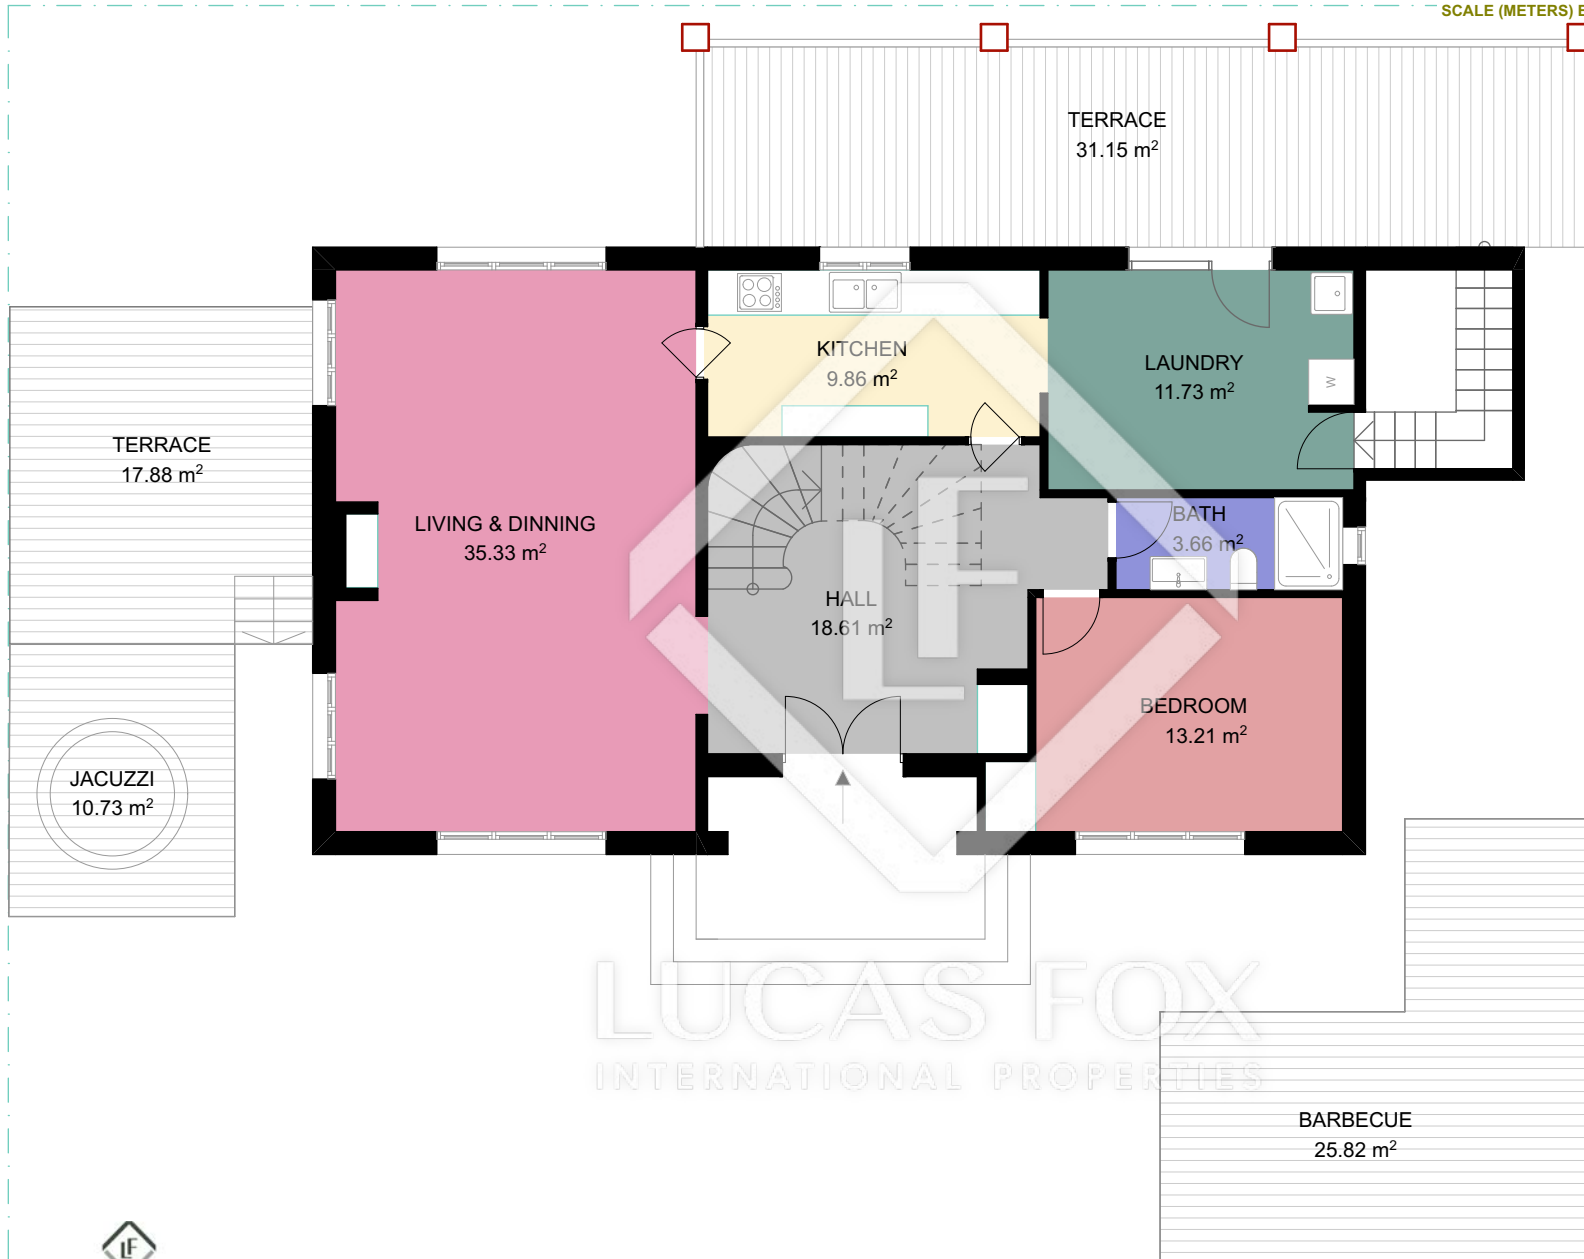

BCN 18747

LUCAS FOX  
INTERNATIONAL PROPERTIES

LUCAS FOX  
INTERNATIONAL PROPERTIES

Scale in metres. Indicative only. Dimensions are approximate. All information contained here in is gathered from sources we believe to be reliable. However we cannot guarantee its accuracy and interested persons should rely on their own enquiries.

Measurements	GROUND FLOOR
INTERIOR (Useful surface)	92,40 m <sup>2</sup>
EXTERIOR (Garden)	178,23 m <sup>2</sup>
Built surface	375,82m <sup>2</sup>

LUCAS FOX  
INTERNATIONAL PROPERTIES

Scale in metres. Indicative only. Dimensions are approximate. All information contained here in is gathered from sources we believe to be reliable. However we cannot guarantee its accuracy and interested persons should rely on their own enquiries.

Measurements	FIRST FLOOR
INTERIOR (Useful surface)	92,05 m <sup>2</sup>
EXTERIOR	10,35 m <sup>2</sup>
Built surface	375,82m <sup>2</sup>

Measurements	BASEMENT
INTERIOR (Useful surface)	79,13 m <sup>2</sup>
EXTERIOR	
Built surface	375,82m <sup>2</sup>