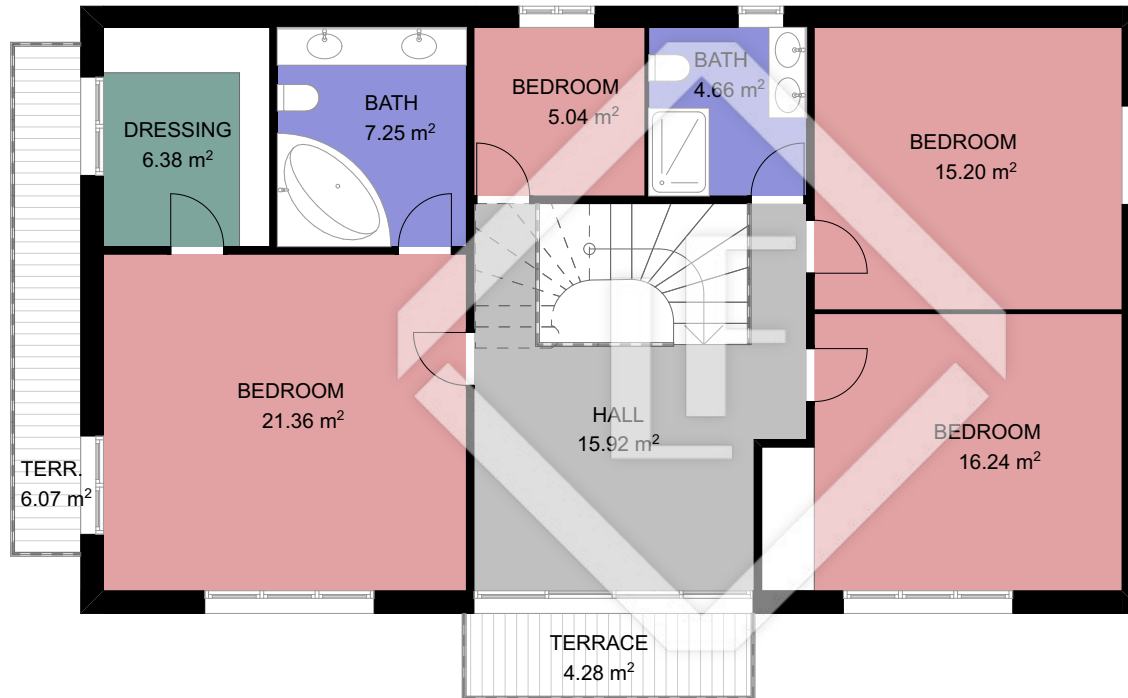

BCN 18747

LUCAS FOX  
INTERNATIONAL PROPERTIES

LUCAS FOX  
INTERNATIONAL PROPERTIES

Scale in metres. Indicative only. Dimensions are approximate. All information contained here in is gathered from sources we believe to be reliable. However we cannot guarantee its accuracy and interested persons should rely on their own enquiries.

Measurements	GROUND FLOOR
INTERIOR (Useful surface)	92,40 m <sup>2</sup>
EXTERIOR (Garden)	178,23 m <sup>2</sup>
Built surface	375,82m <sup>2</sup>

LUCAS FOX  
INTERNATIONAL PROPERTIES

Scale in metres. Indicative only. Dimensions are approximate. All information contained here in is gathered from sources we believe to be reliable. However we cannot guarantee its accuracy and interested persons should rely on their own enquiries.

Measurements	FIRST FLOOR
INTERIOR (Useful surface)	92,05 m <sup>2</sup>
EXTERIOR	10,35 m <sup>2</sup>
Built surface	375,82m <sup>2</sup>

Measurements	BASEMENT
INTERIOR (Useful surface)	79,13 m <sup>2</sup>
EXTERIOR	
Built surface	375,82m <sup>2</sup>