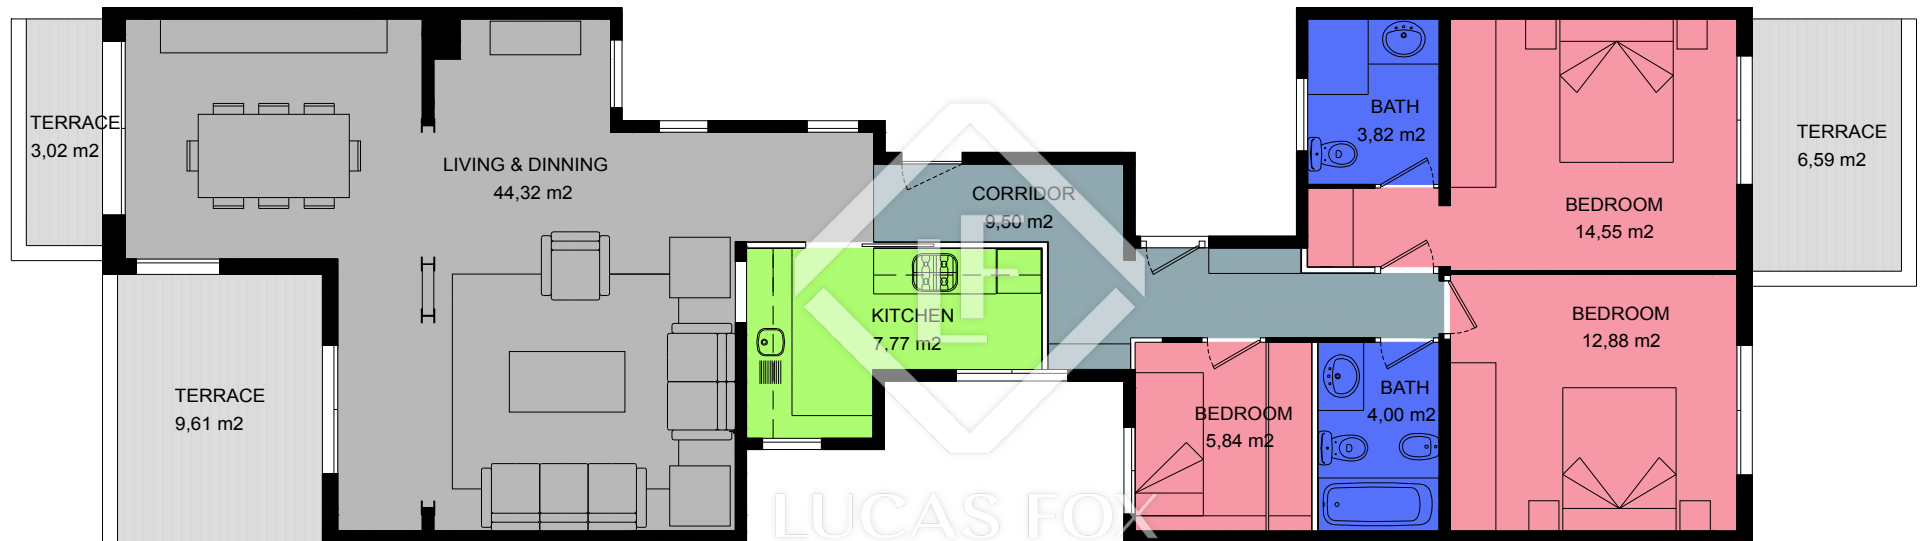

BCN 18614

SCALE (METERS) E: 1/100

LUCAS FOX
INTERNATIONAL PROPERTIES

Scale in metres. Indicative only. Dimensions are approximate. All information contained here in is gathered from sources we believe to be reliable. However we cannot guarantee its accuracy and interested persons should rely on their own enquiries.

Measurements FOURTH FLOOR	
Interior (useful surface)	102,68 m ²
Exterior surface	19,22 m ²
Built surface	138,94 m ²