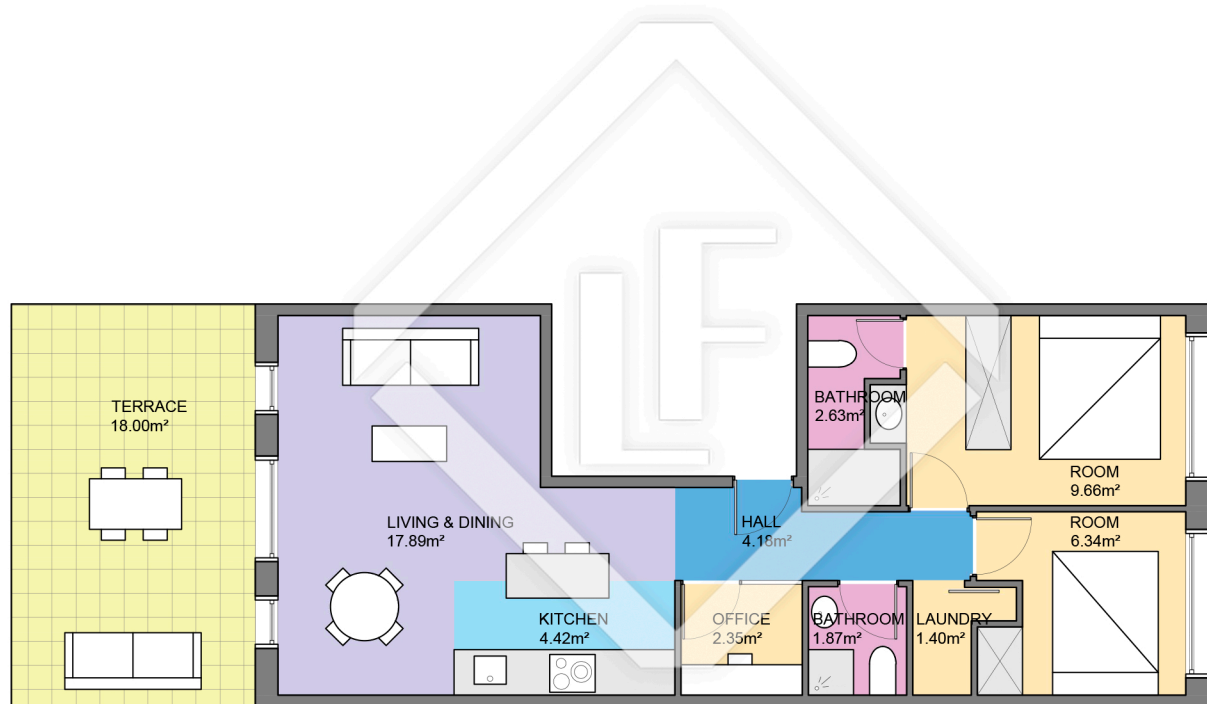

BCN18444

LUCAS FOX
INTERNATIONAL PROPERTIES

LUCAS FOX
INTERNATIONAL PROPERTIES

Scale in metres. Indicative only. Dimensions are approximate. All information contained here in is gathered from sources we believe to be reliable. However we cannot guarantee its accuracy and interested persons should rely on their own enquiries.

Measurements FLOOR	
INTERIOR (Useful surface)	50.74m ²
Terrace	18.00m ²
Built surface	63.00m ²