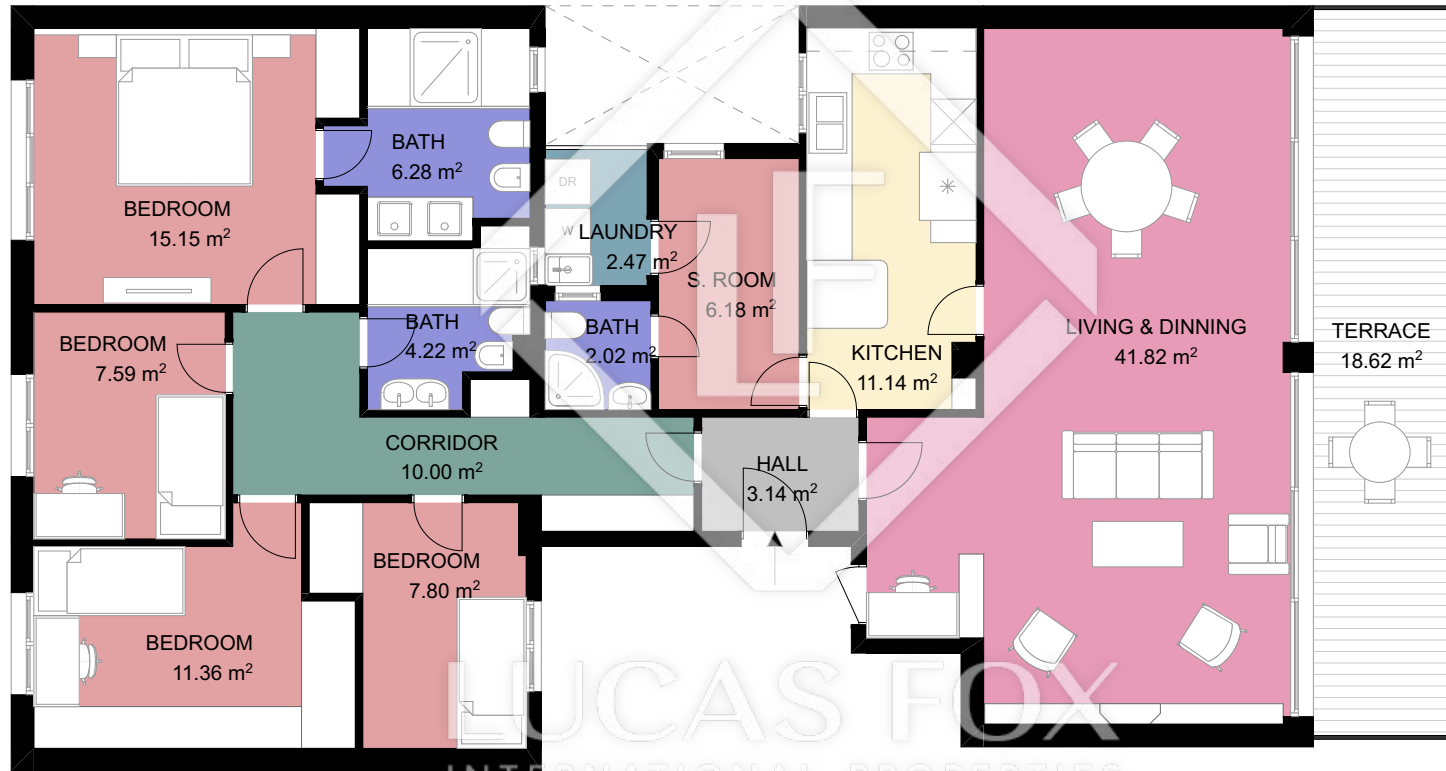

BCN 18401

SCALE (METERS) E:1/100

LUCAS FOX  
INTERNATIONAL PROPERTIES

LUCAS FOX  
INTERNATIONAL PROPERTIES

Scale in metres. Indicative only. Dimensions are approximate. All information contained here in is gathered from sources we believe to be reliable. However we cannot guarantee its accuracy and interested persons should rely on their own enquiries.

Measurements	SEVENTH FLOOR
INTERIOR (Useful surface)	147,79 m <sup>2</sup>
EXTERIOR	18,62 m <sup>2</sup>
Built surface	164,19m <sup>2</sup>