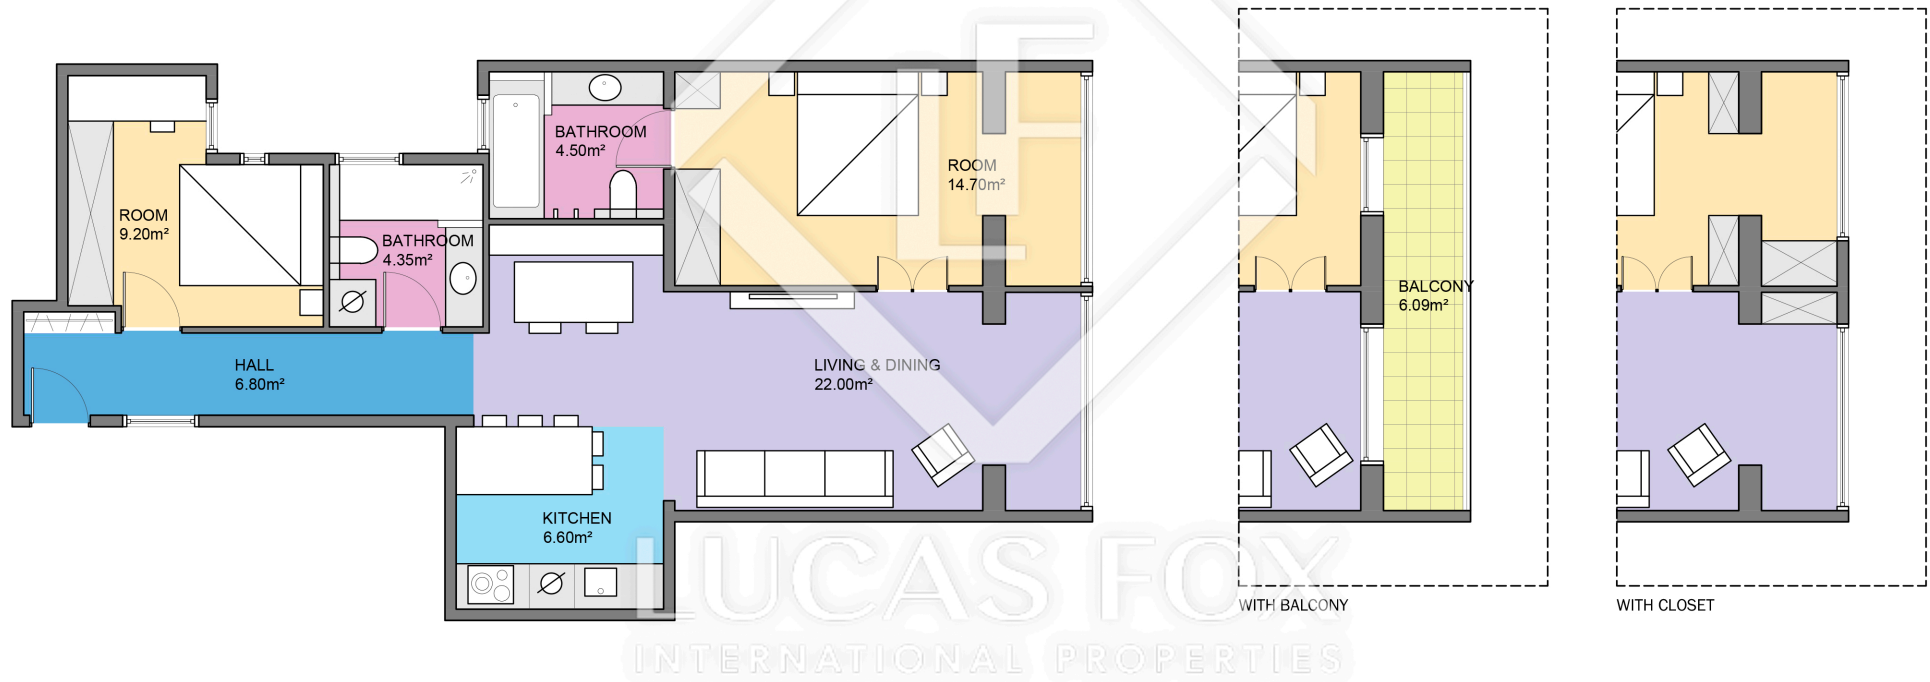

# BCN18307\_Propuesta 4

LUCAS FOX  
INTERNATIONAL PROPERTIES

Scale in metres. Indicative only. Dimensions are approximate. All information contained here in is gathered from sources we believe to be reliable. However we cannot guarantee its accuracy and interested persons should rely on their own enquiries.

Measurements FLOOR	
INTERIOR (Useful surface)	68.15m <sup>2</sup>
Built surface	77.73m <sup>2</sup>