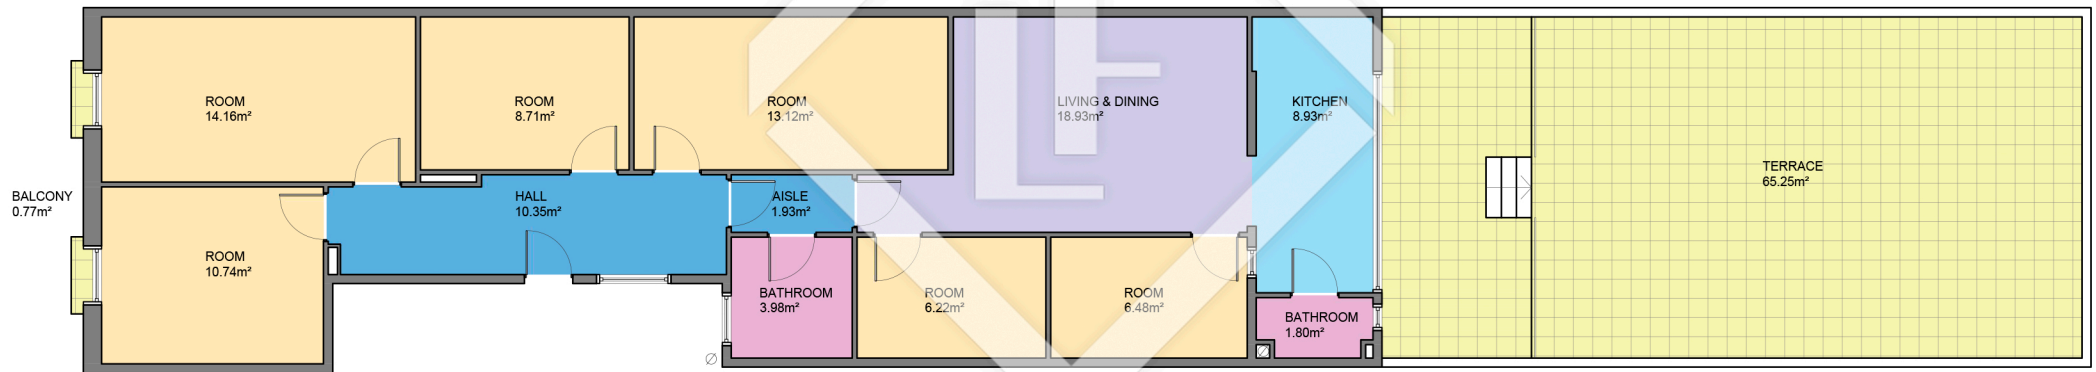

# LUCAS FOX

INTERNATIONAL PROPERTIES

Scale in metres. Indicative only. Dimensions are approximate. All information contained here in is gathered from sources we believe to be reliable. However we cannot guarantee its accuracy and interested persons should rely on their own enquiries.

Measurements FLOOR	
INTERIOR (Useful surface)	105.35m <sup>2</sup>
Exterior surface	66.02m <sup>2</sup>
Built surface	119.06m <sup>2</sup>
Height	2.55m