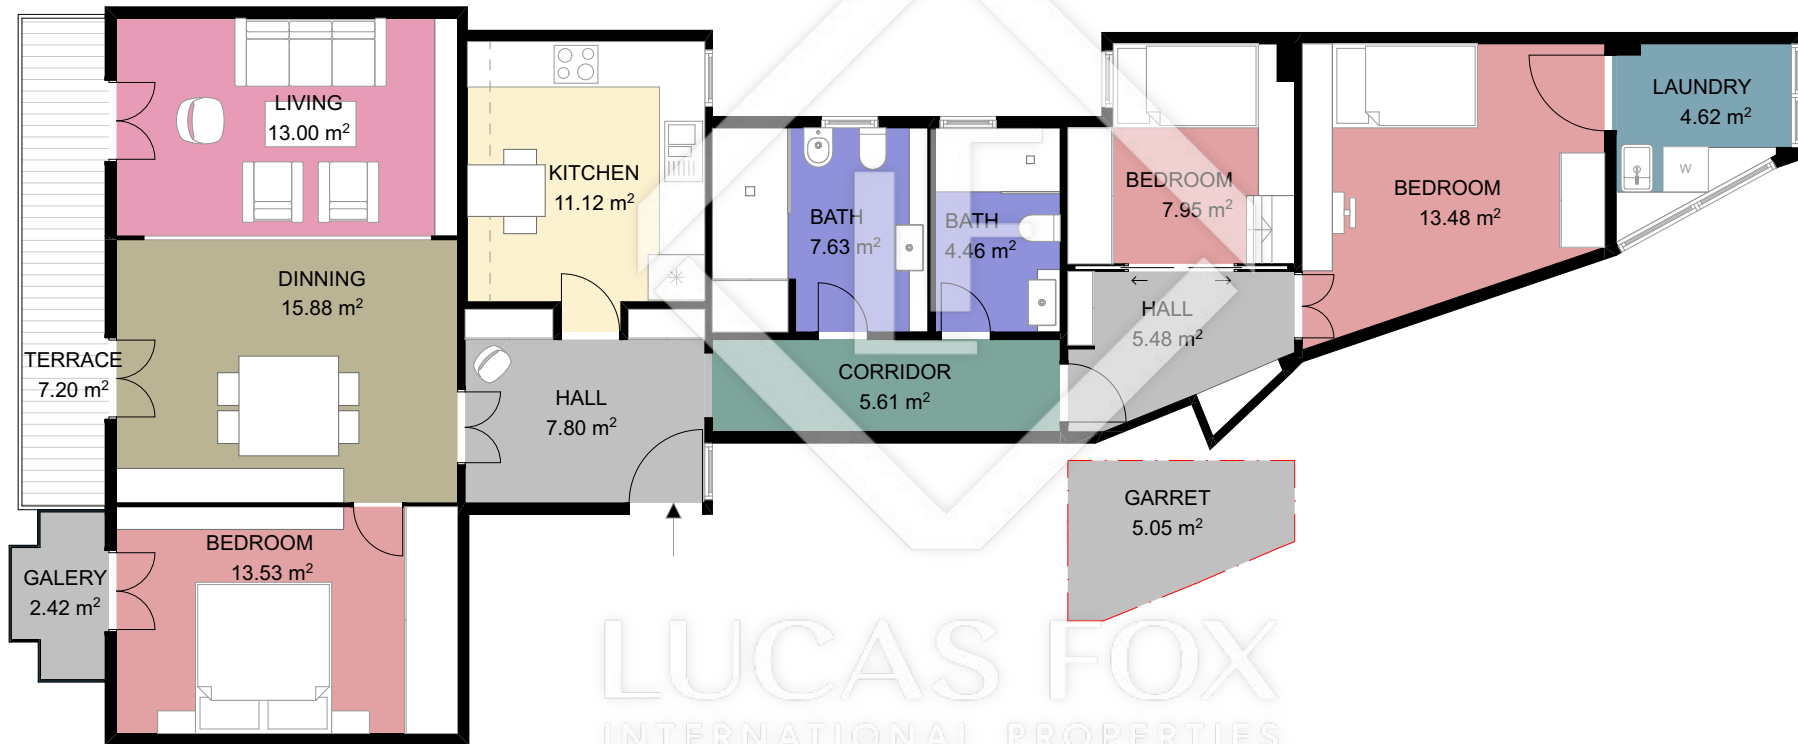

BCN 18182

SCALE (METERS) E:1/100

LUCAS FOX
INTERNATIONAL PROPERTIES

Scale in metres. Indicative only. Dimensions are approximate. All information contained here in is gathered from sources we believe to be reliable. However we cannot guarantee its accuracy and interested persons should rely on their own enquiries.

Measurements	FIRST FLOOR
INTERIOR (Useful surface)	118,03 m ²
EXTERIOR	7,20 m ²
Built surface	126,33 m ²