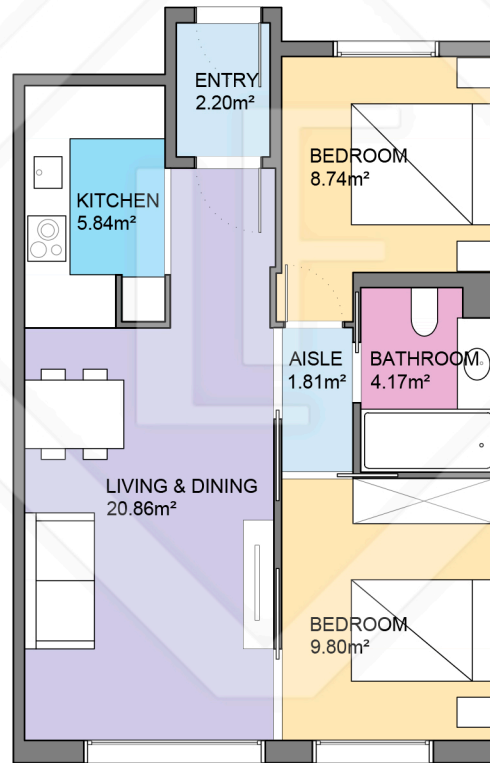

BCN18105

LUCAS FOX

INTERNATIONAL PROPERTIES

LUCAS FOX
INTERNATIONAL PROPERTIES

Scale in metres. Indicative only. Dimensions are approximate. All information contained here is gathered from sources we believe to be reliable. However we cannot guarantee its accuracy and interested persons should rely on their own enquiries.

Measurements FLOOR	
Built surface	62.07m ²
Useful surface	53.42m ²