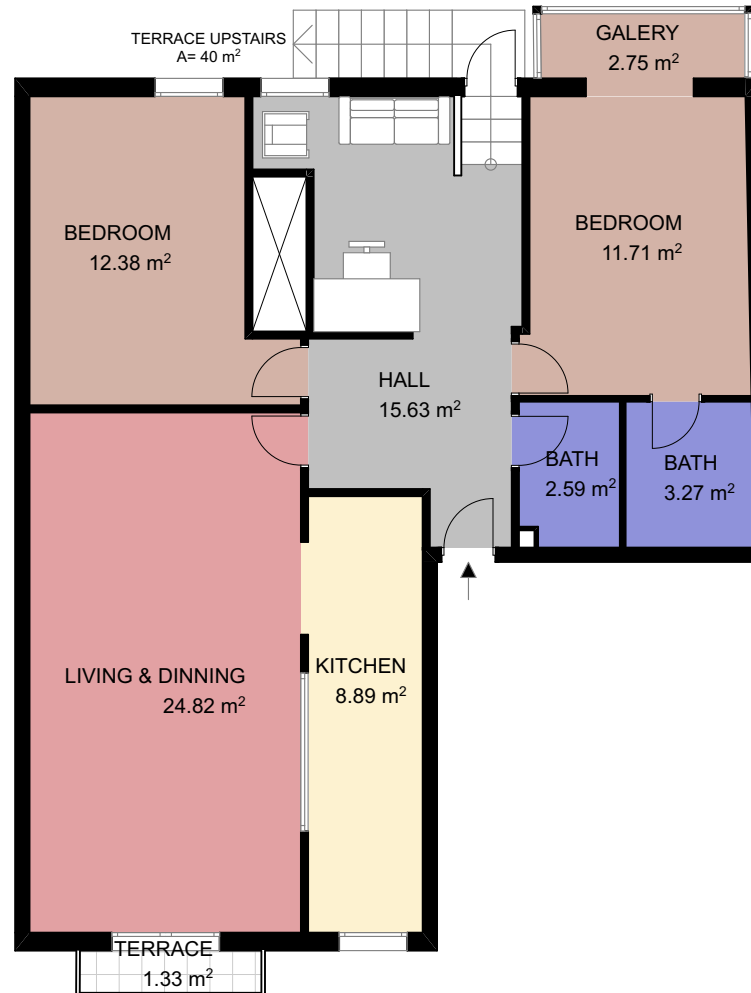

BCN 16765

SCALE (METRES) E:1/100

Scale in metres. Indicative only. Dimensions are approximate. All information contained here in is gathered from sources we believe to be reliable. However we cannot guarantee its accuracy and interested persons should rely on their own enquiries.

Measurements FOURTH FLOOR	
INTERIOR (Useful surface)	82,04 m ²
EXTERIOR	41,33 m ²
Built surface	96,29 m ²