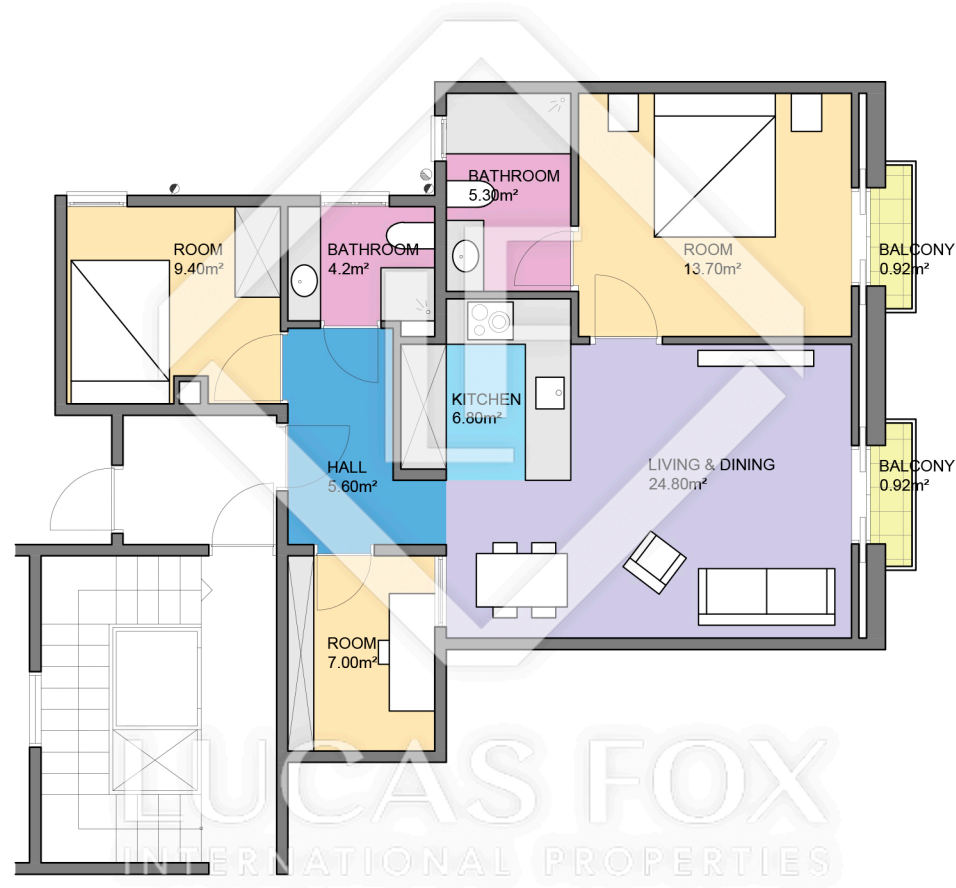

BCN17989

LUCAS FOX
INTERNATIONAL PROPERTIES

Scale in metres. Indicative only. Dimensions are approximate. All information contained here in is gathered from sources we believe to be reliable. However we cannot guarantee its accuracy and interested persons should rely on their own enquiries.

Measurements FLOOR	
INTERIOR (Useful surface)	76.80m ²
Balcony	1.84m ²
Built surface	88.32m ²