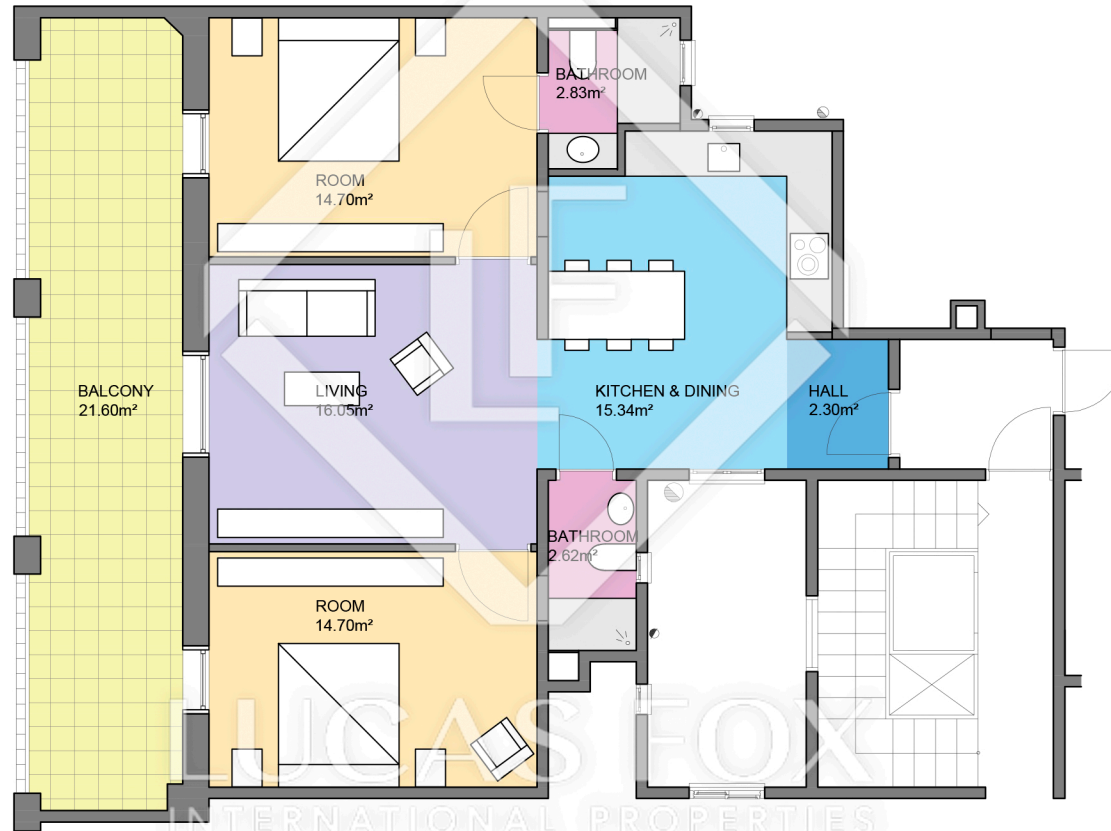

BCN17988

LUCAS FOX
INTERNATIONAL PROPERTIES

Scale in metres. Indicative only. Dimensions are approximate. All information contained here in is gathered from sources we believe to be reliable. However we cannot guarantee its accuracy and interested persons should rely on their own enquiries.

Measurements FLOOR	
INTERIOR (Useful surface)	68.54m ²
Balcony	21.60m ²
Built surface	77.19m ²