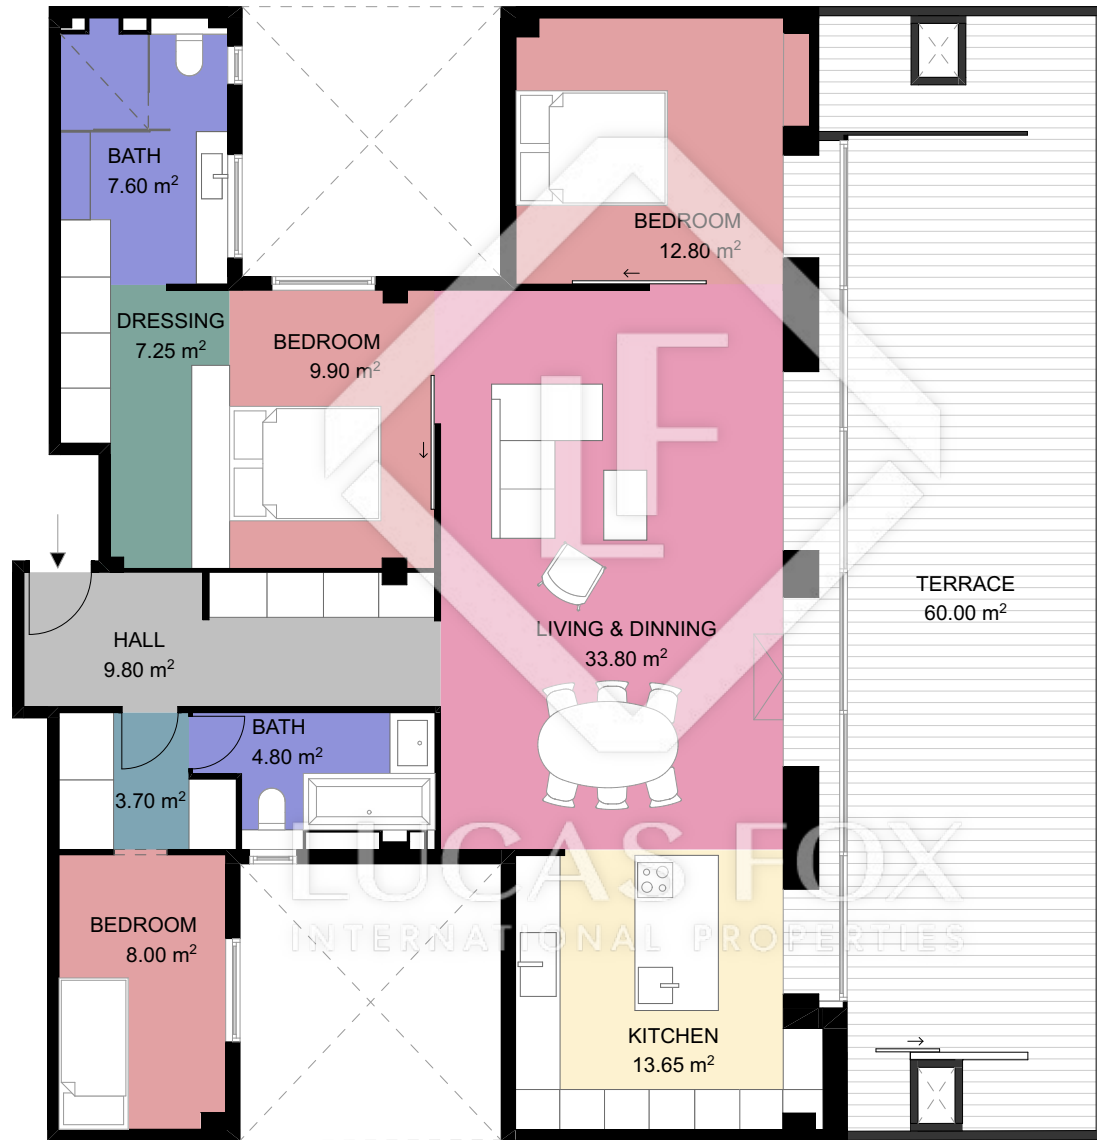

BCN 17982

SCALE (METERS) E:1/100

LUCAS FOX
INTERNATIONAL PROPERTIES

Scale in metres. Indicative only. Dimensions are approximate. All information contained here in is gathered from sources we believe to be reliable. However we cannot guarantee its accuracy and interested persons should rely on their own enquiries.

Measurements	ATTIC FLOOR
INTERIOR (Useful surface)	111,30 m ²
EXTERIOR	60,00 m ²
Built surface	186,33m ²