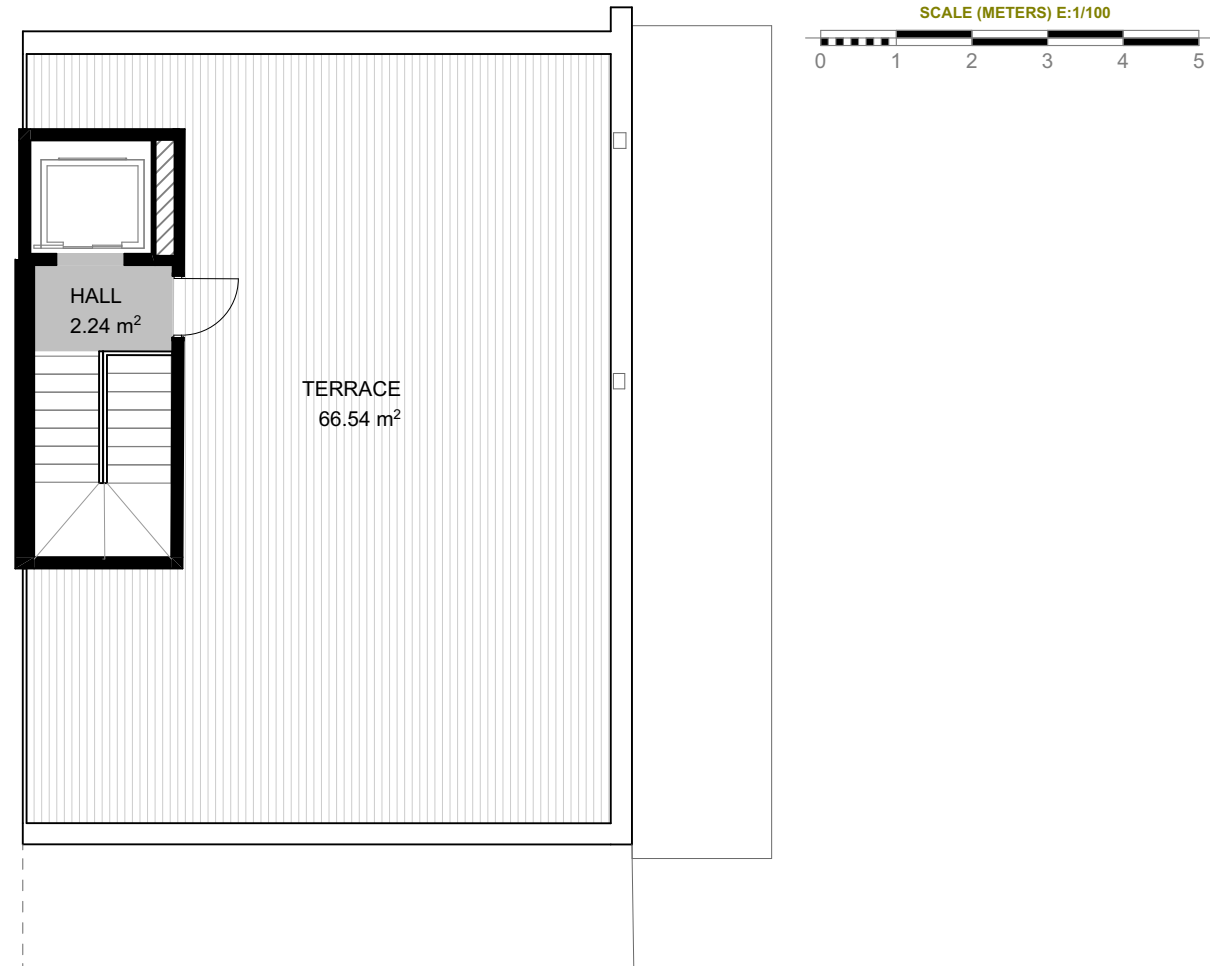

BCN 17864

Scale in metres. Indicative only. Dimensions are approximate. All information contained here in is gathered from sources we believe to be reliable. However we cannot guarantee its accuracy and interested persons should rely on their own enquiries.

Measurements	THIRD FLOOR
INTERIOR (Useful surface)	74,66 m ²
EXTERIOR	
Built surface	274,69 m ²

BCN 17864

Scale in metres. Indicative only. Dimensions are approximate. All information contained here in is gathered from sources we believe to be reliable. However we cannot guarantee its accuracy and interested persons should rely on their own enquiries.

Measurements	FOURTH FLOOR
INTERIOR (Useful surface)	73,11 m ²
EXTERIOR	8,94 m ²
Built surface	274,69 m ²

BCN 17864

Scale in metres. Indicative only. Dimensions are approximate. All information contained here in is gathered from sources we believe to be reliable. However we cannot guarantee its accuracy and interested persons should rely on their own enquiries.

Measurements	FIFTH FLOOR
INTERIOR (Useful surface)	2,24 m ²
EXTERIOR	66,54 m ²
Built surface	274,69 m ²