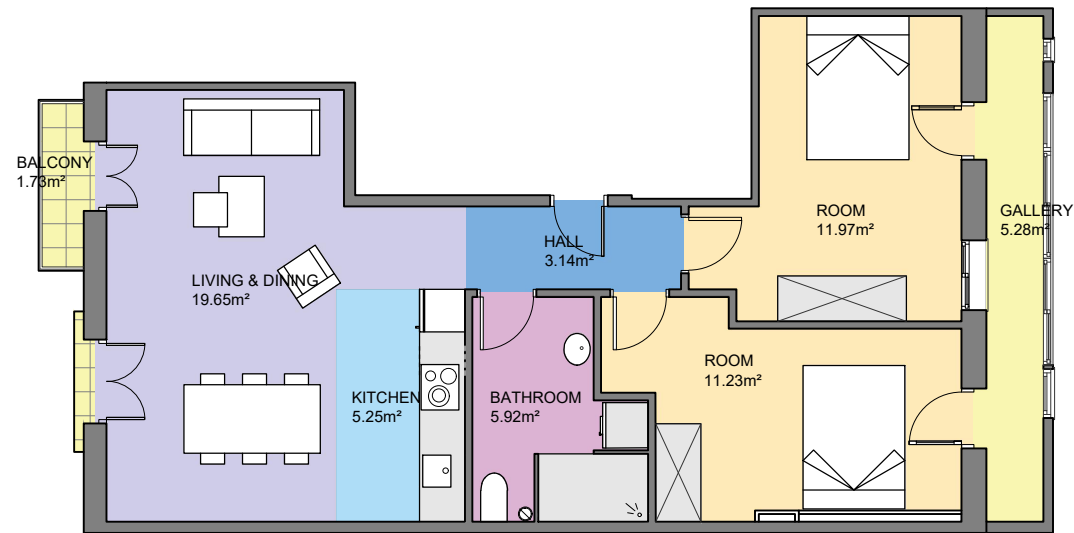

# BCN17690

LUCAS FOX  
INTERNATIONAL PROPERTIES

Scale in metres. Indicative only. Dimensions are approximate. All information contained here in is gathered from sources we believe to be reliable. However we cannot guarantee its accuracy and interested persons should rely on their own enquiries.

Measurements FLOOR	
INTERIOR (Useful surface)	62.44m <sup>2</sup>
Balcony	1.73m <sup>2</sup>
Built surface	72.34m <sup>2</sup>