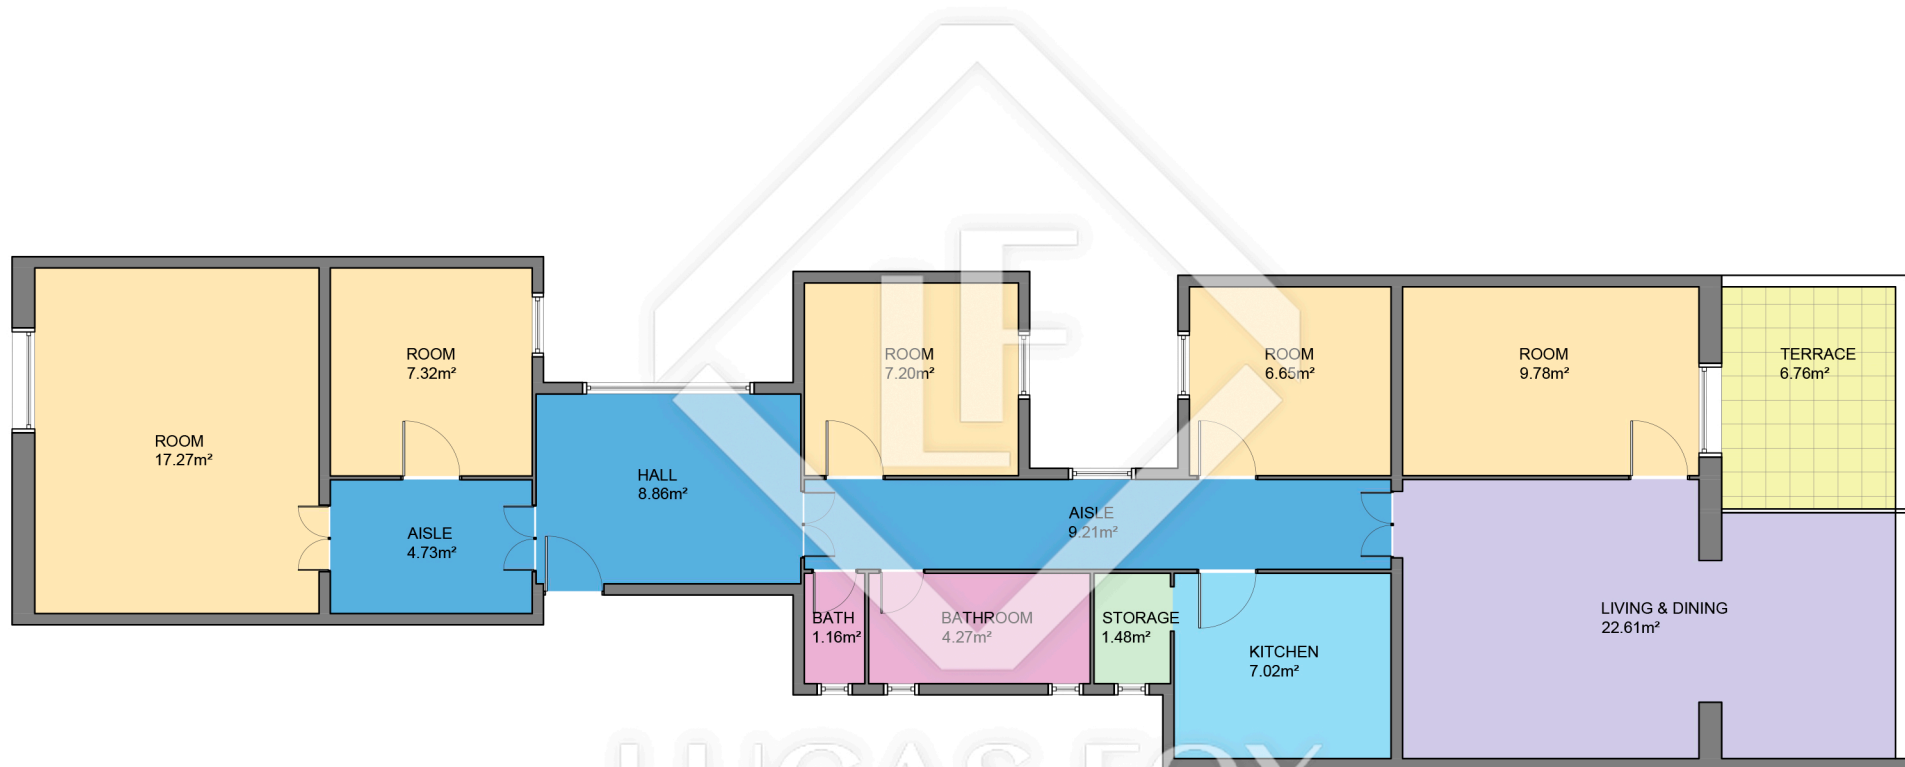

BCN17671

LUCAS FOX
INTERNATIONAL PROPERTIES

Scale in metres. Indicative only. Dimensions are approximate. All information contained here in is gathered from sources we believe to be reliable. However we cannot guarantee its accuracy and interested persons should rely on their own enquiries.

Measurements FLOOR	
INTERIOR (Useful surface)	107.56m ²
Terrace	6.76m ²
Built surface	122.59m ²