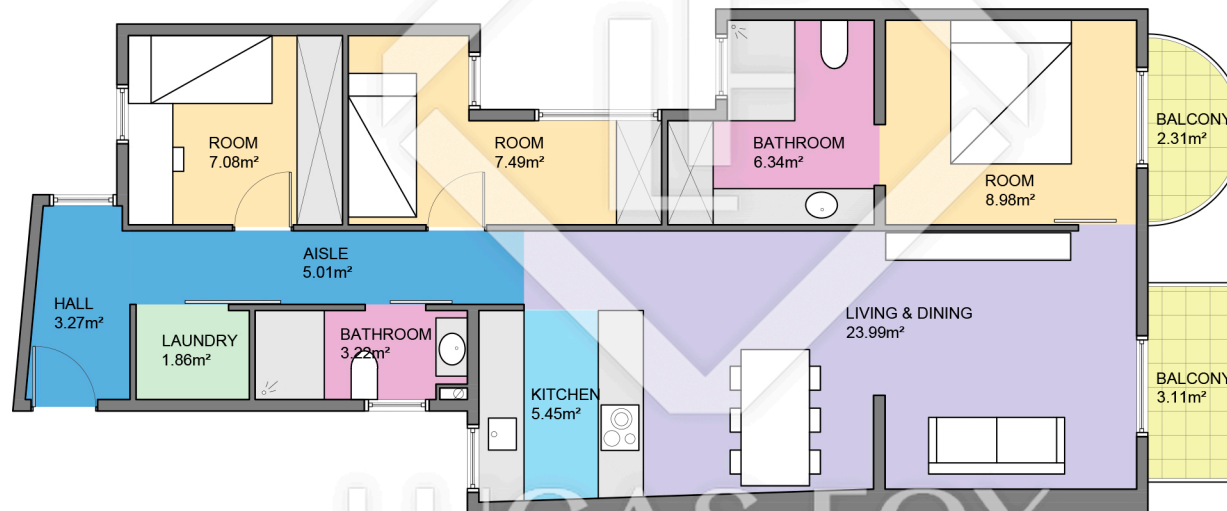

# BCN17631

LUCAS FOX  
INTERNATIONAL PROPERTIES

Scale in metres. Indicative only. Dimensions are approximate. All information contained here in is gathered from sources we believe to be reliable. However we cannot guarantee its accuracy and interested persons should rely on their own enquiries.

Measurements FLOOR	
INTERIOR (Useful surface)	72.69m <sup>2</sup>
Balcony	5.42m <sup>2</sup>
Built surface	83.16m <sup>2</sup>