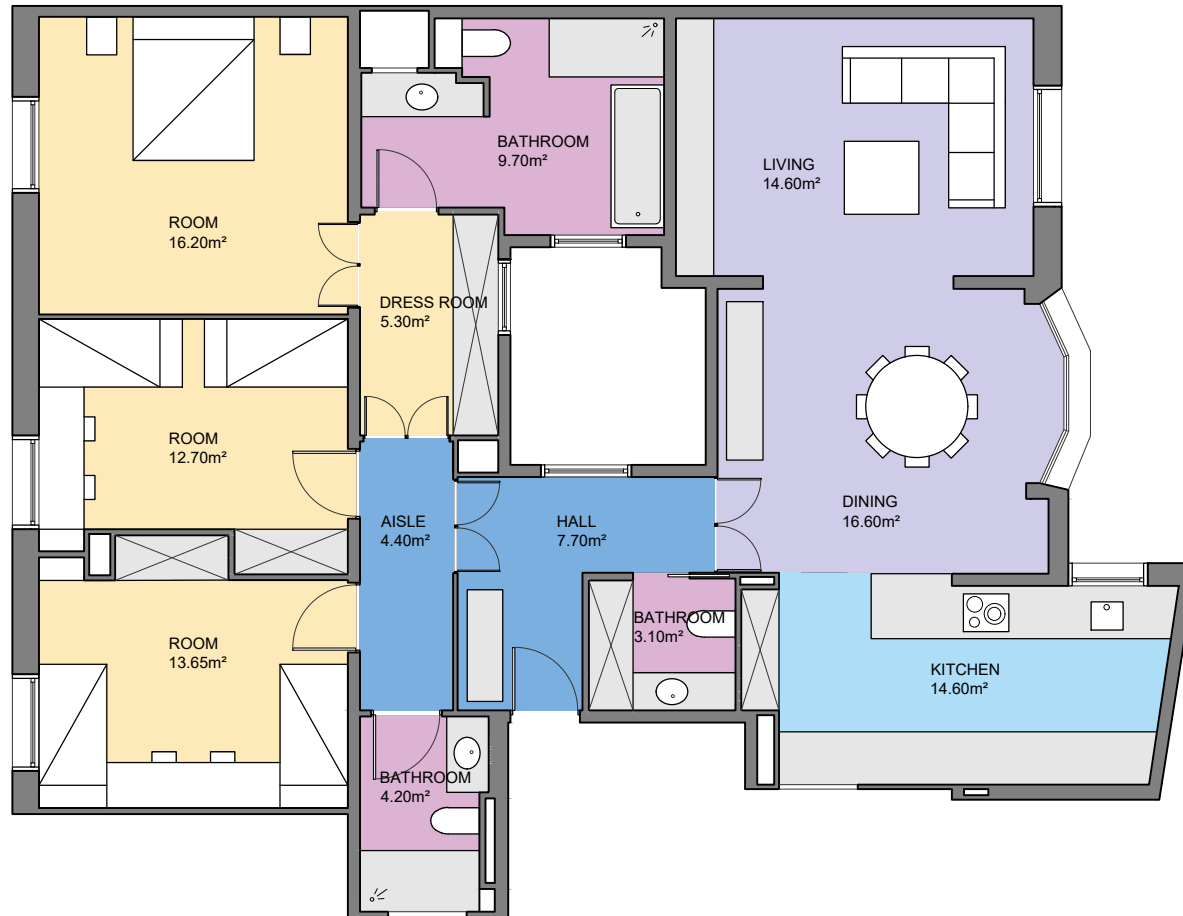

# BCN17595

LUCAS FOX  
INTERNATIONAL PROPERTIES

Scale in metres. Indicative only. Dimensions are approximate. All information contained here in is gathered from sources we believe to be reliable. However we cannot guarantee its accuracy and interested persons should rely on their own enquiries.

Measurements FLOOR	
INTERIOR (Useful surface)	122.75m <sup>2</sup>
Built surface	144.00m <sup>2</sup>