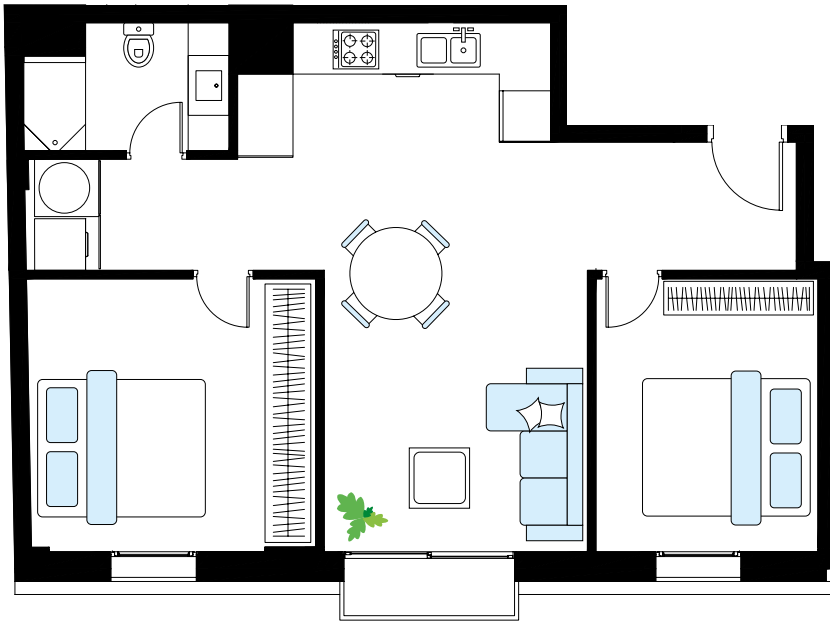

FIRST Floor

AP. 1

APARTMENT SIZE	58 m ²
BALCONY	1 m ²
TOTAL	59m ²

x2

x1

x1

Disclaimer: plans not in scale and subject to change. Sizes are approximate