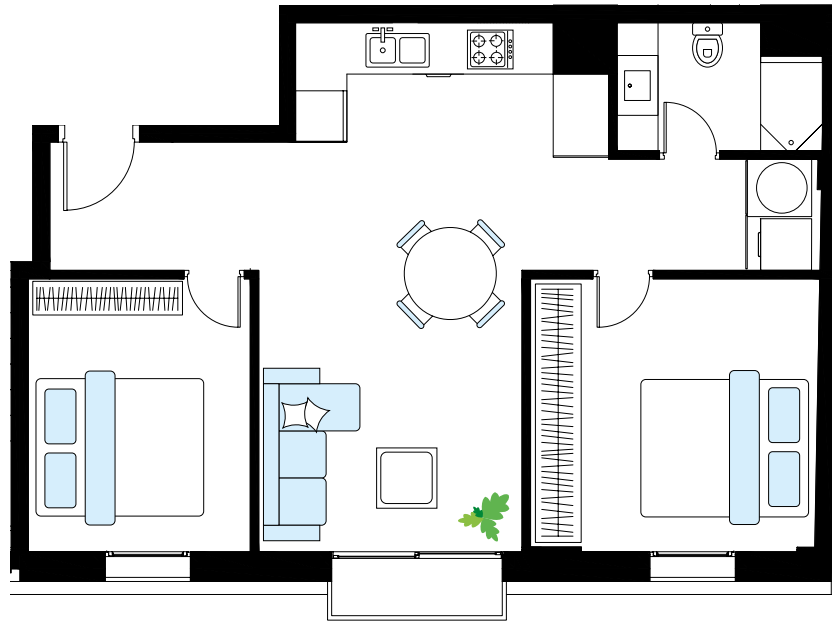

FIRST Floor

AP. 1

APARTMENT SIZE	58 m ²
BALCONY	1 m ²
TOTAL	59m ²
REF	NB5312

Disclaimer: plans not in scale and subject to change. Sizes are approximate