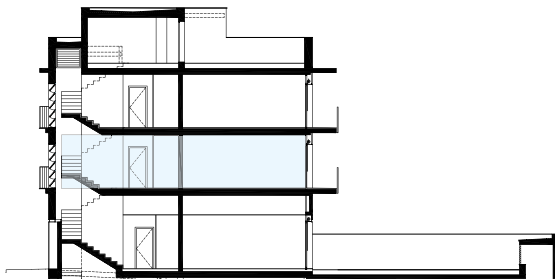

FIRST Floor

AP. 1

APARTMENT SIZE	58 m ²
BALCONY	1 m ²
TOTAL	59m ²
REF	NB5312

Disclaimer: plans not in scale and subject to change. Sizes are approximate