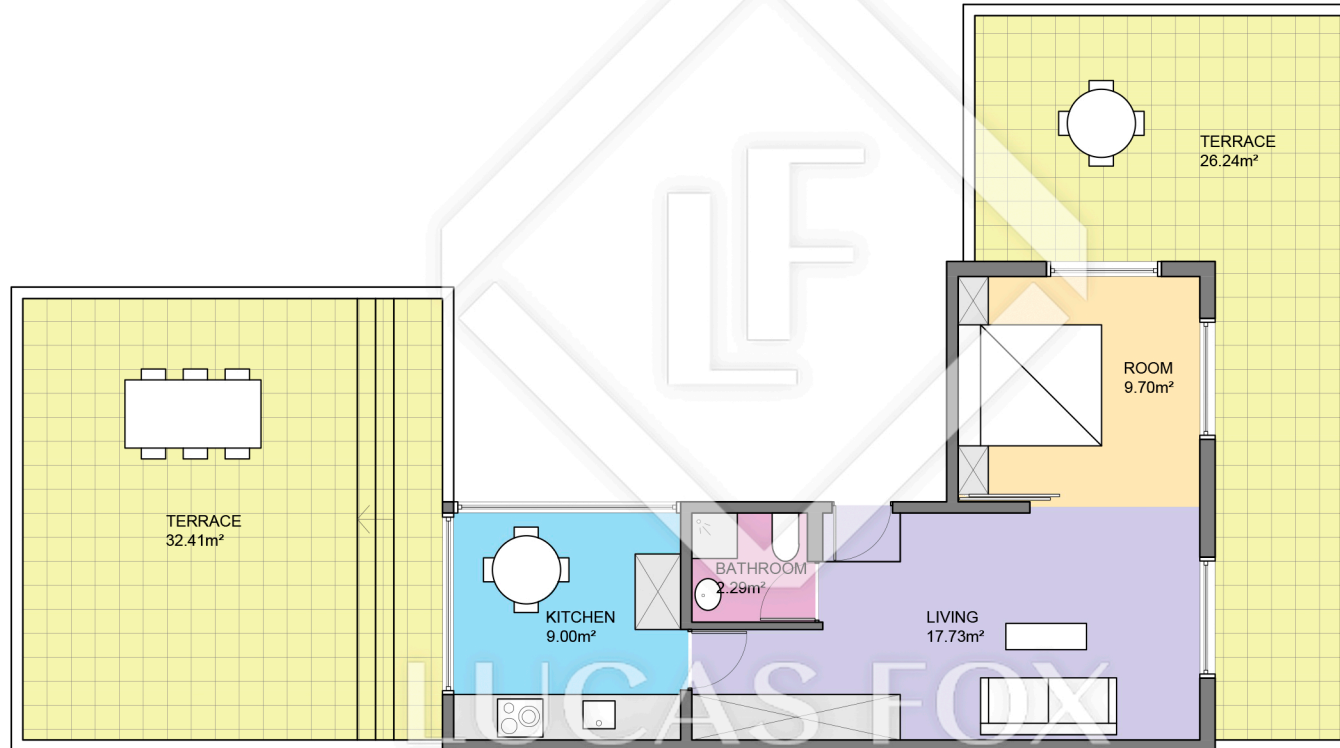

BCN17473

LUCAS FOX INTERNATIONAL PROPERTIES

Scale in metres. Indicative only. Dimensions are approximate. All information contained here in is gathered from sources we believe to be reliable. However we cannot guarantee its accuracy and interested persons should rely on their own enquiries.

Measurements FLOOR	
INTERIOR (Useful surface)	38.72m ²
Terrace	58.65m ²
Built surface	45.02m ²
Height	2.4m