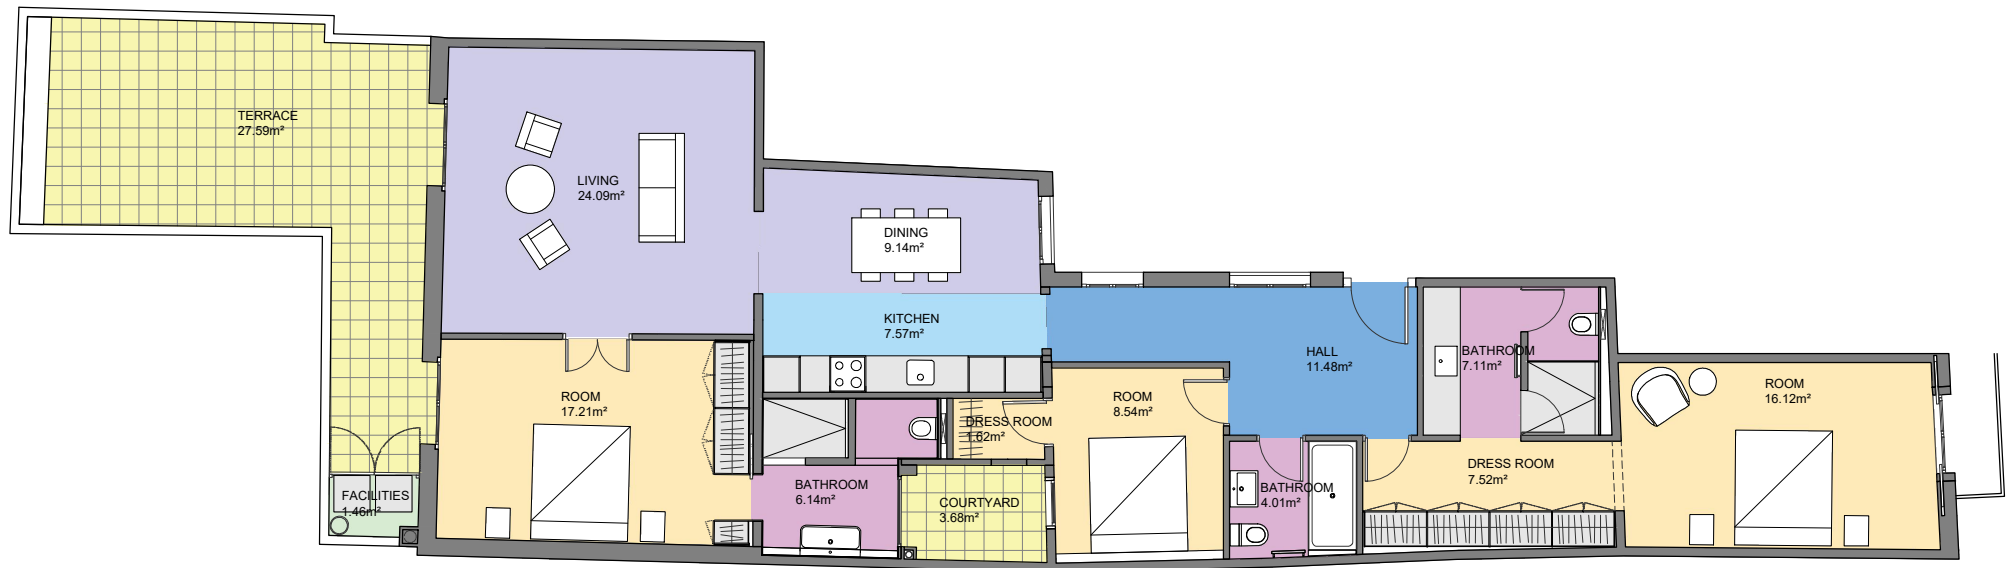

# BCN17444

LUCAS FOX  
INTERNATIONAL PROPERTIES

Scale in metres. Indicative only. Dimensions are approximate. All information contained here in is gathered from sources we believe to be reliable. However we cannot guarantee its accuracy and interested persons should rely on their own enquiries.

Measurements FLOOR	
INTERIOR (Useful surface)	122.01m <sup>2</sup>
Terrace	27.59m <sup>2</sup>
Built surface	143.72m <sup>2</sup>
Height	3.00m