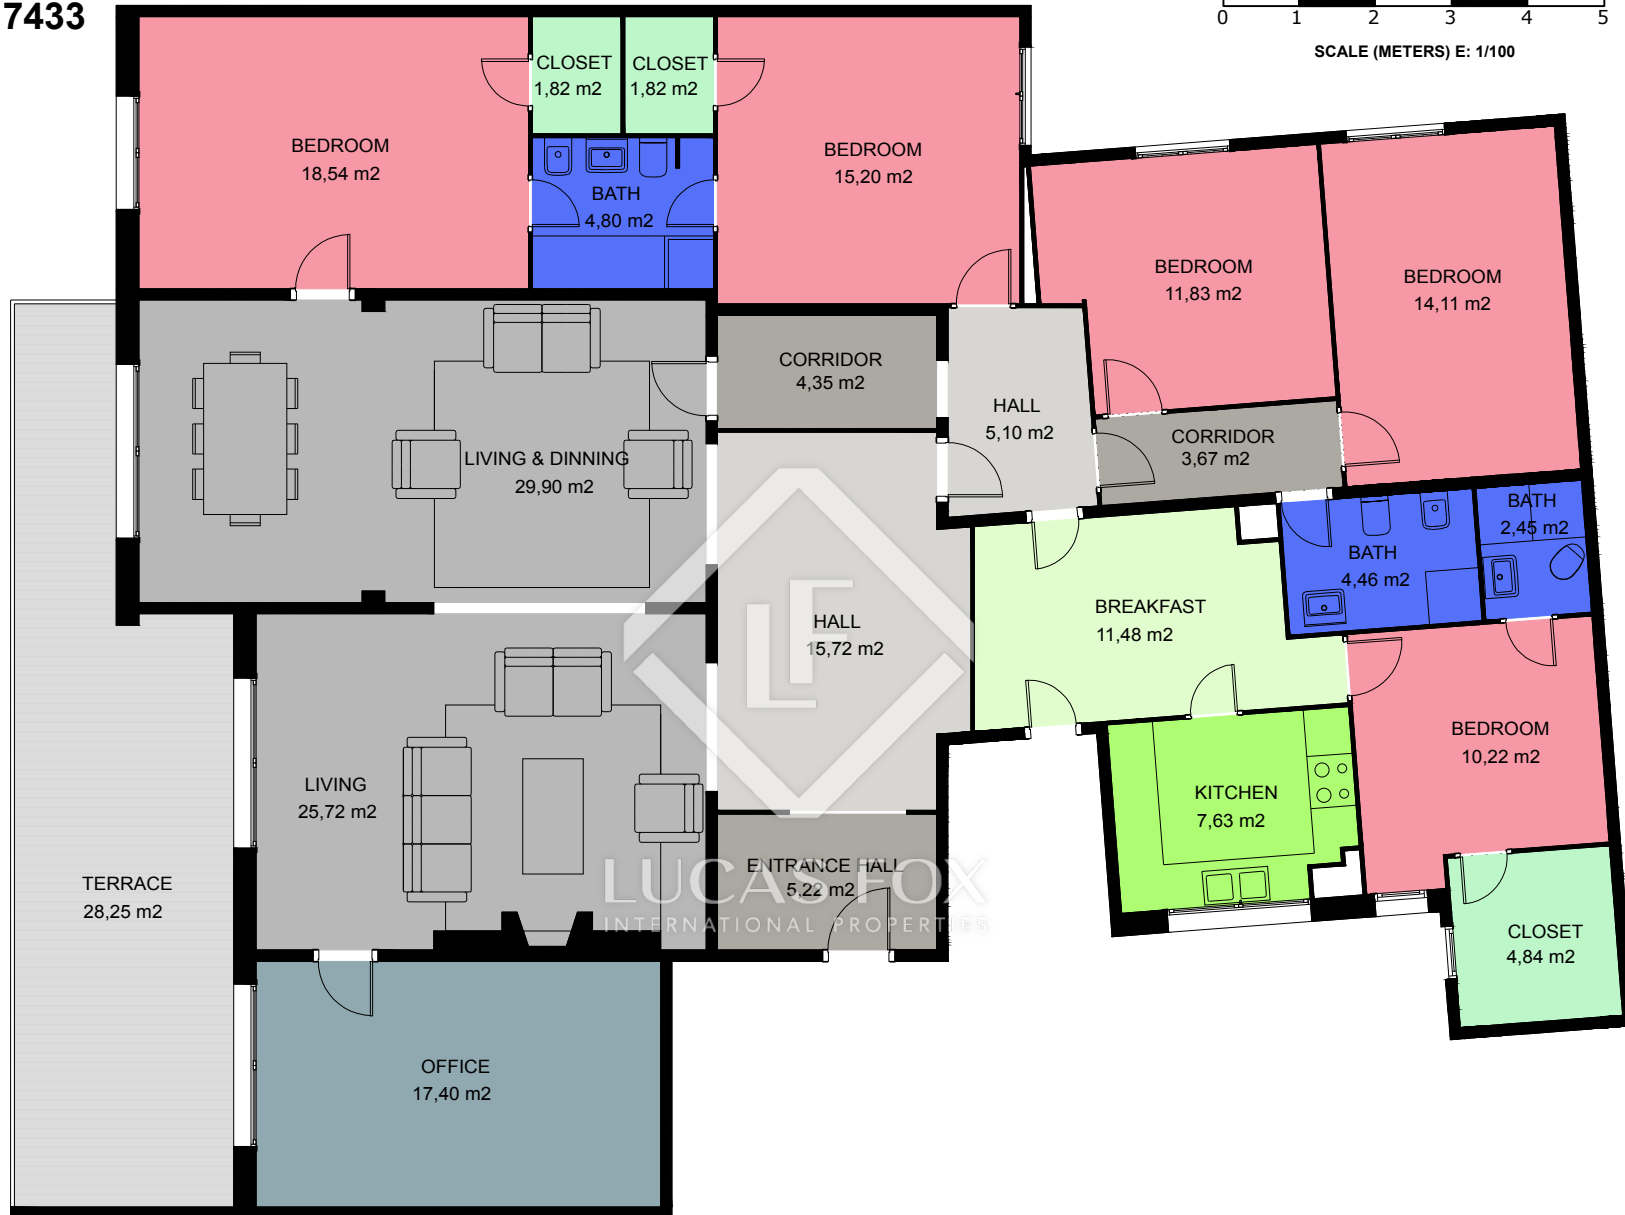

BCN 17433

SCALE (METERS) E: 1/100

LUCAS FOX  
INTERNATIONAL PROPERTIES

Scale in metres. Indicative only. Dimensions are approximate. All information contained here in is gathered from sources we believe to be reliable. However we cannot guarantee its accuracy and interested persons should rely on their own enquiries.

Measurements SEVENTH FLOOR	
Interior (useful surface)	216,28 m <sup>2</sup>
Exterior surface	28,25 m <sup>2</sup>
Built surface	271,14 m <sup>2</sup>