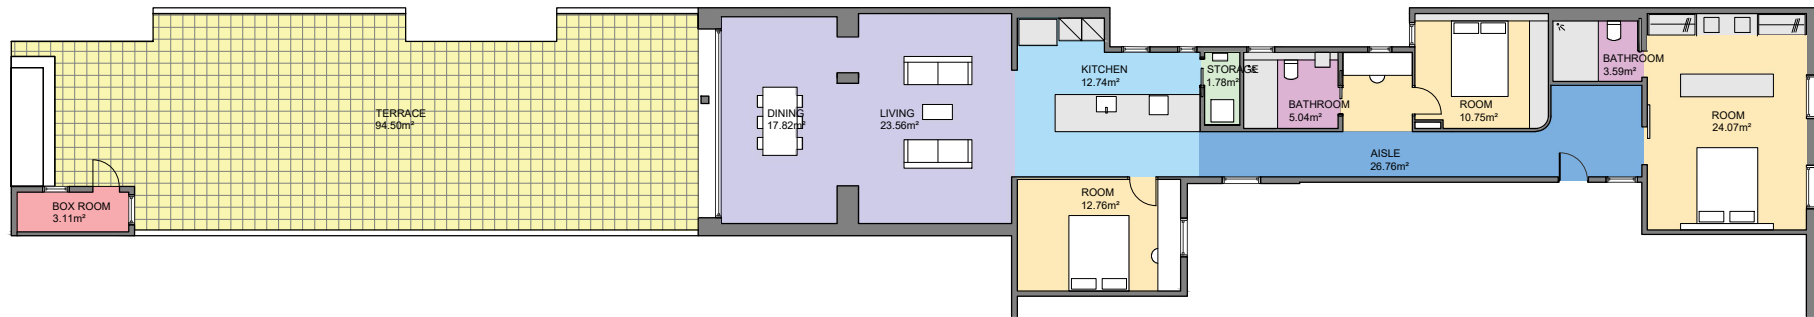

BCN17421

LUCAS FOX
INTERNATIONAL PROFESSIONALS

Scale in metres. Indicative only. Dimensions are approximate. All information contained here in is gathered from sources we believe to be reliable. However we cannot guarantee its accuracy and interested persons should rely on their own enquiries.

Measurements FLOOR	
INTERIOR (Useful surface)	141.98m ²
Terrace	94.50m ²
Built surface	164.27m ²