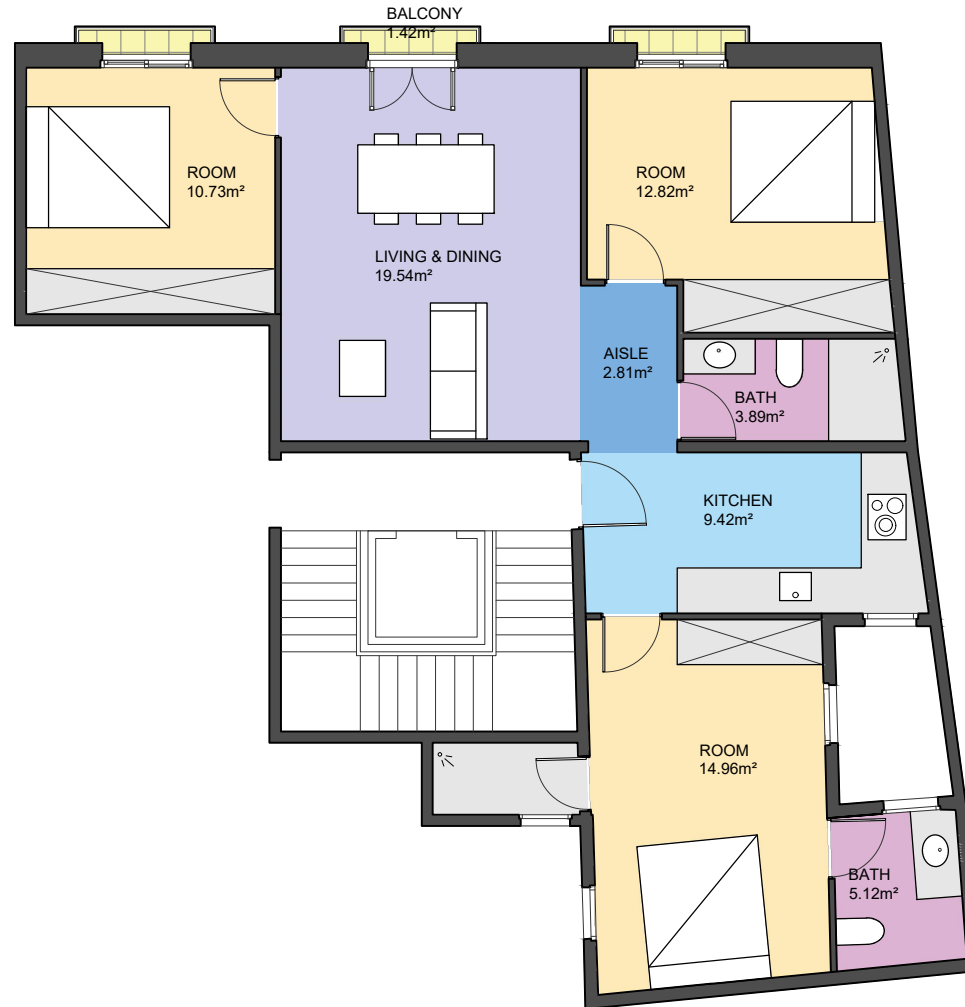

P2-BCN17349

LUCAS FOX
INTERNATIONAL PROPERTIES

Scale in metres. Indicative only. Dimensions are approximate. All information contained here in is gathered from sources we believe to be reliable. However we cannot guarantee its accuracy and interested persons should rely on their own enquiries.

Measurements FLOOR	
INTERIOR (Useful surface)	79.29m ²
Balcony	1.42m ²
Built surface	92.03m ²