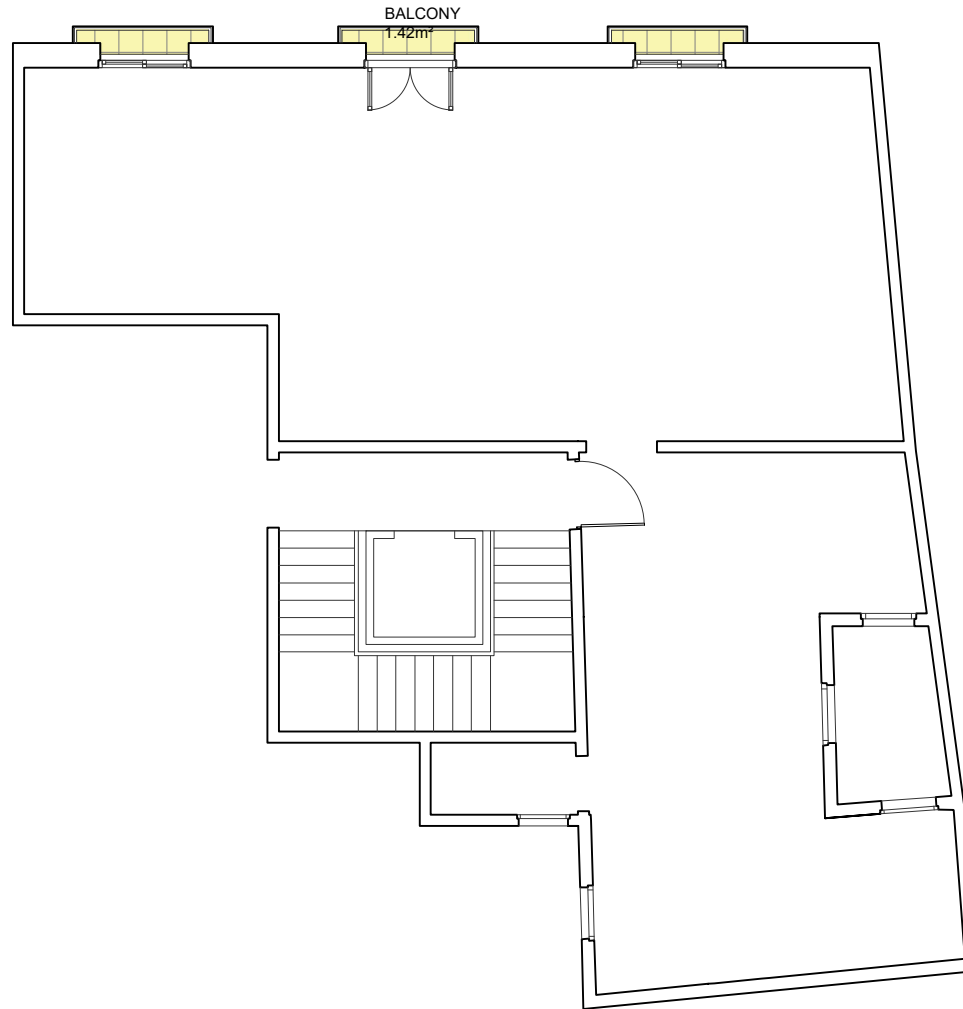

P-BCN17349

LUCAS FOX
INTERNATIONAL PROPERTIES

Scale in metres. Indicative only. Dimensions are approximate. All information contained here in is gathered from sources we believe to be reliable. However we cannot guarantee its accuracy and interested persons should rely on their own enquiries.

Measurements FLOOR	
INTERIOR (Useful surface)	80.92m ²
Balcony	1.42m ²
Built surface	92.03m ²