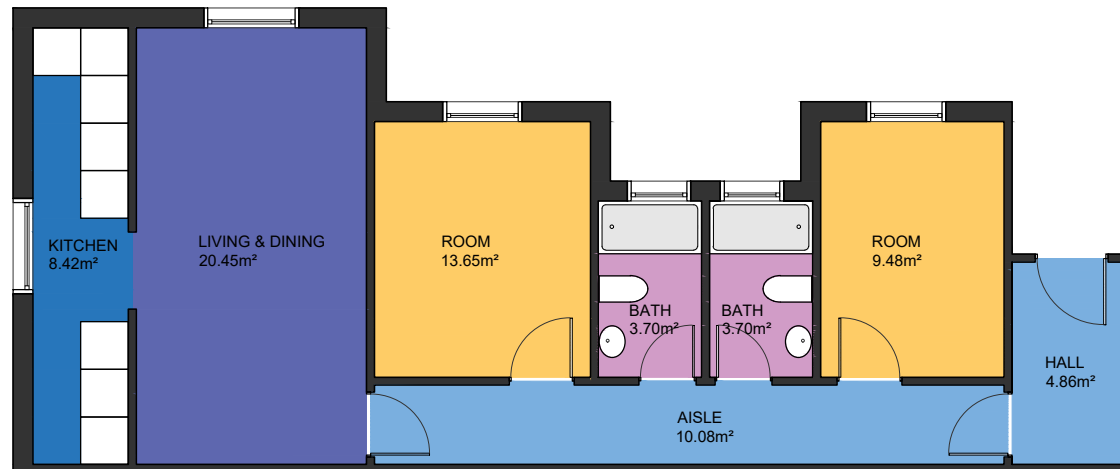

# BCN17185

LUCAS FOX  
INTERNATIONAL PROPERTIES

Scale in metres. Indicative only. Dimensions are approximate. All information contained here in is gathered from sources we believe to be reliable. However we cannot guarantee its accuracy and interested persons should rely on their own enquiries.

Measurements FLOOR	
INTERIOR (Useful surface)	74.34m <sup>2</sup>
Built surface	85.49m <sup>2</sup>